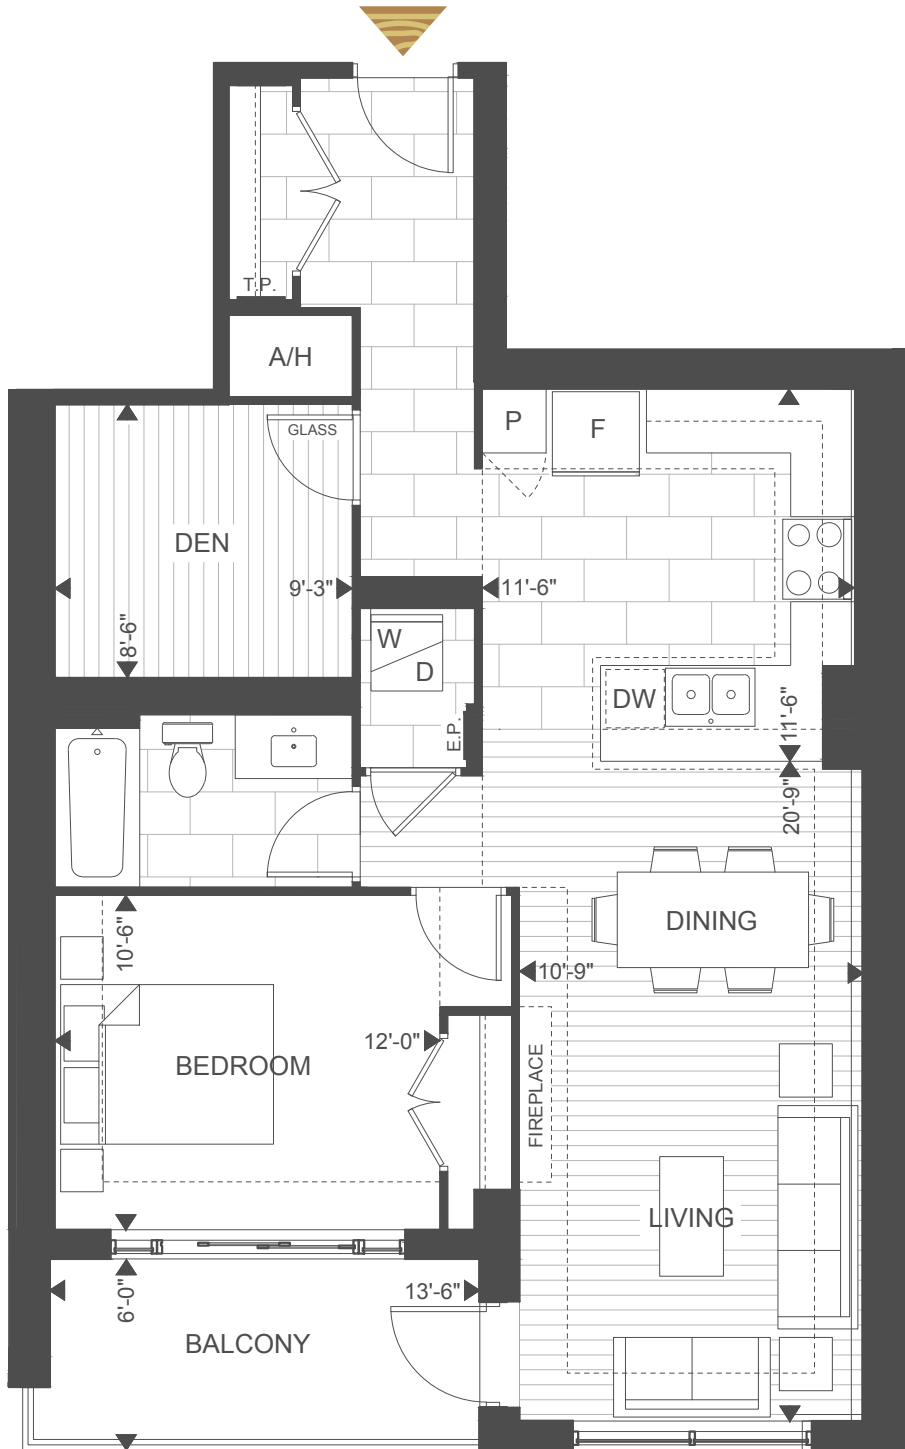

SUITE 1B

1 BEDROOM
+ DEN

SUITE: 895 SQUARE FEET

BALCONY: 80 SQUARE FEET

TOTAL: 975 SQUARE FEET

NORTHLINK II

FLOOR AVAILABILITY: SUITE 404-904

4TH - 8TH FLOOR

9TH FLOOR