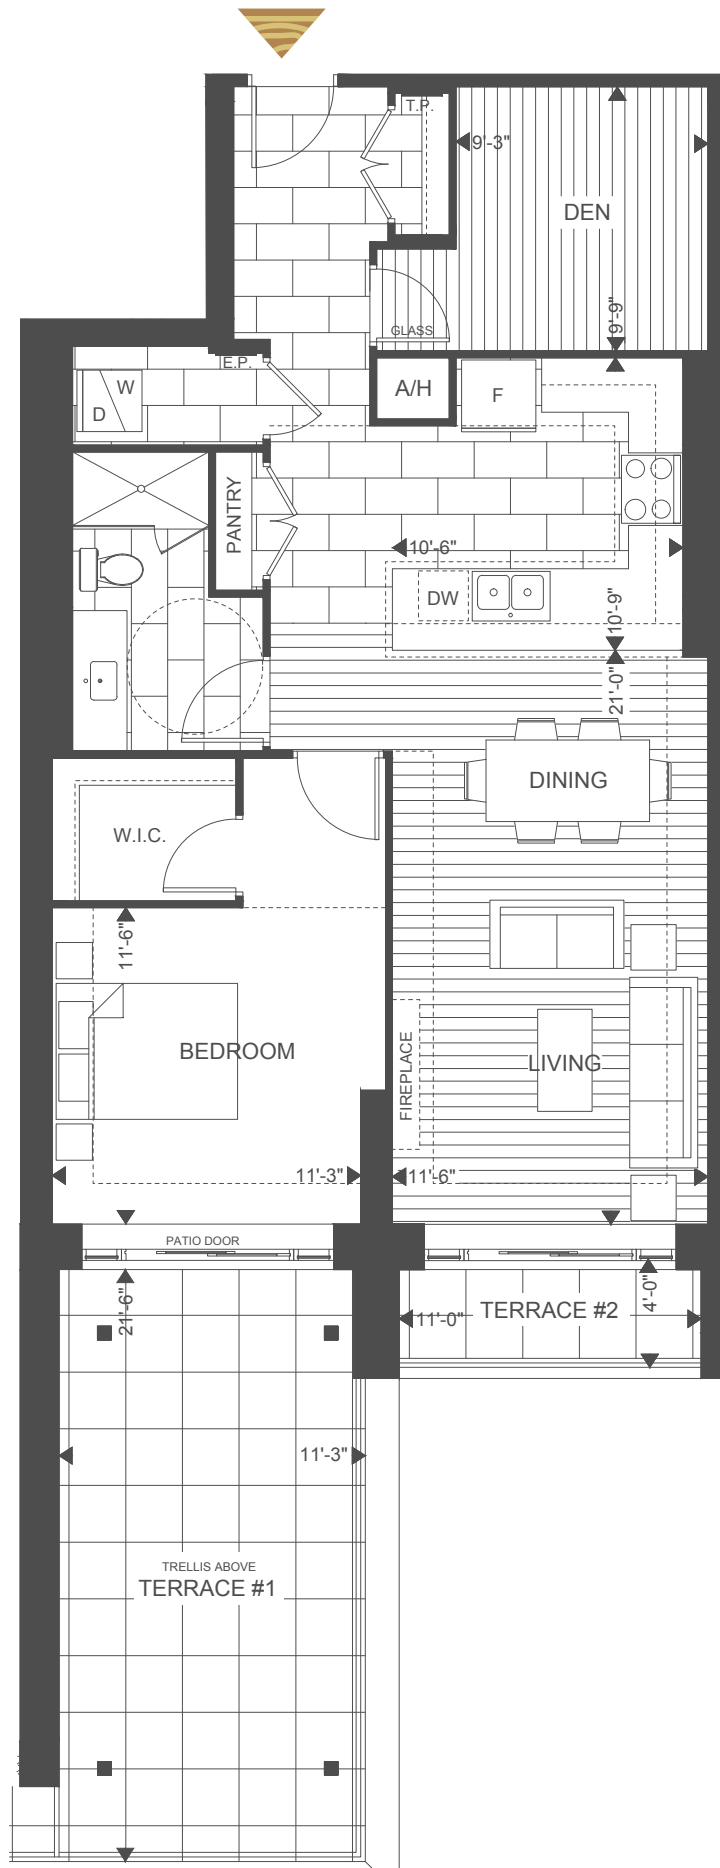

SUITE 1A

1 BEDROOM
+ DEN

SUITE: 1040 SQUARE FEET

TERRACE #1: 240 SQUARE FEET

TERRACE #2: 40 SQUARE FEET

TOTAL: 1320 SQUARE FEET

ACCESSIBLE UNIT 

NORTHLINK II

FLOOR AVAILABILITY: SUITE 203

TERRACE SERIES

Plans and specifications are subject to change without notice. Actual usable floor space may vary from stated floor area. Illustrations are artists concept only and may show optional features not included in base price. See sales representative for further information. E. & O. E.