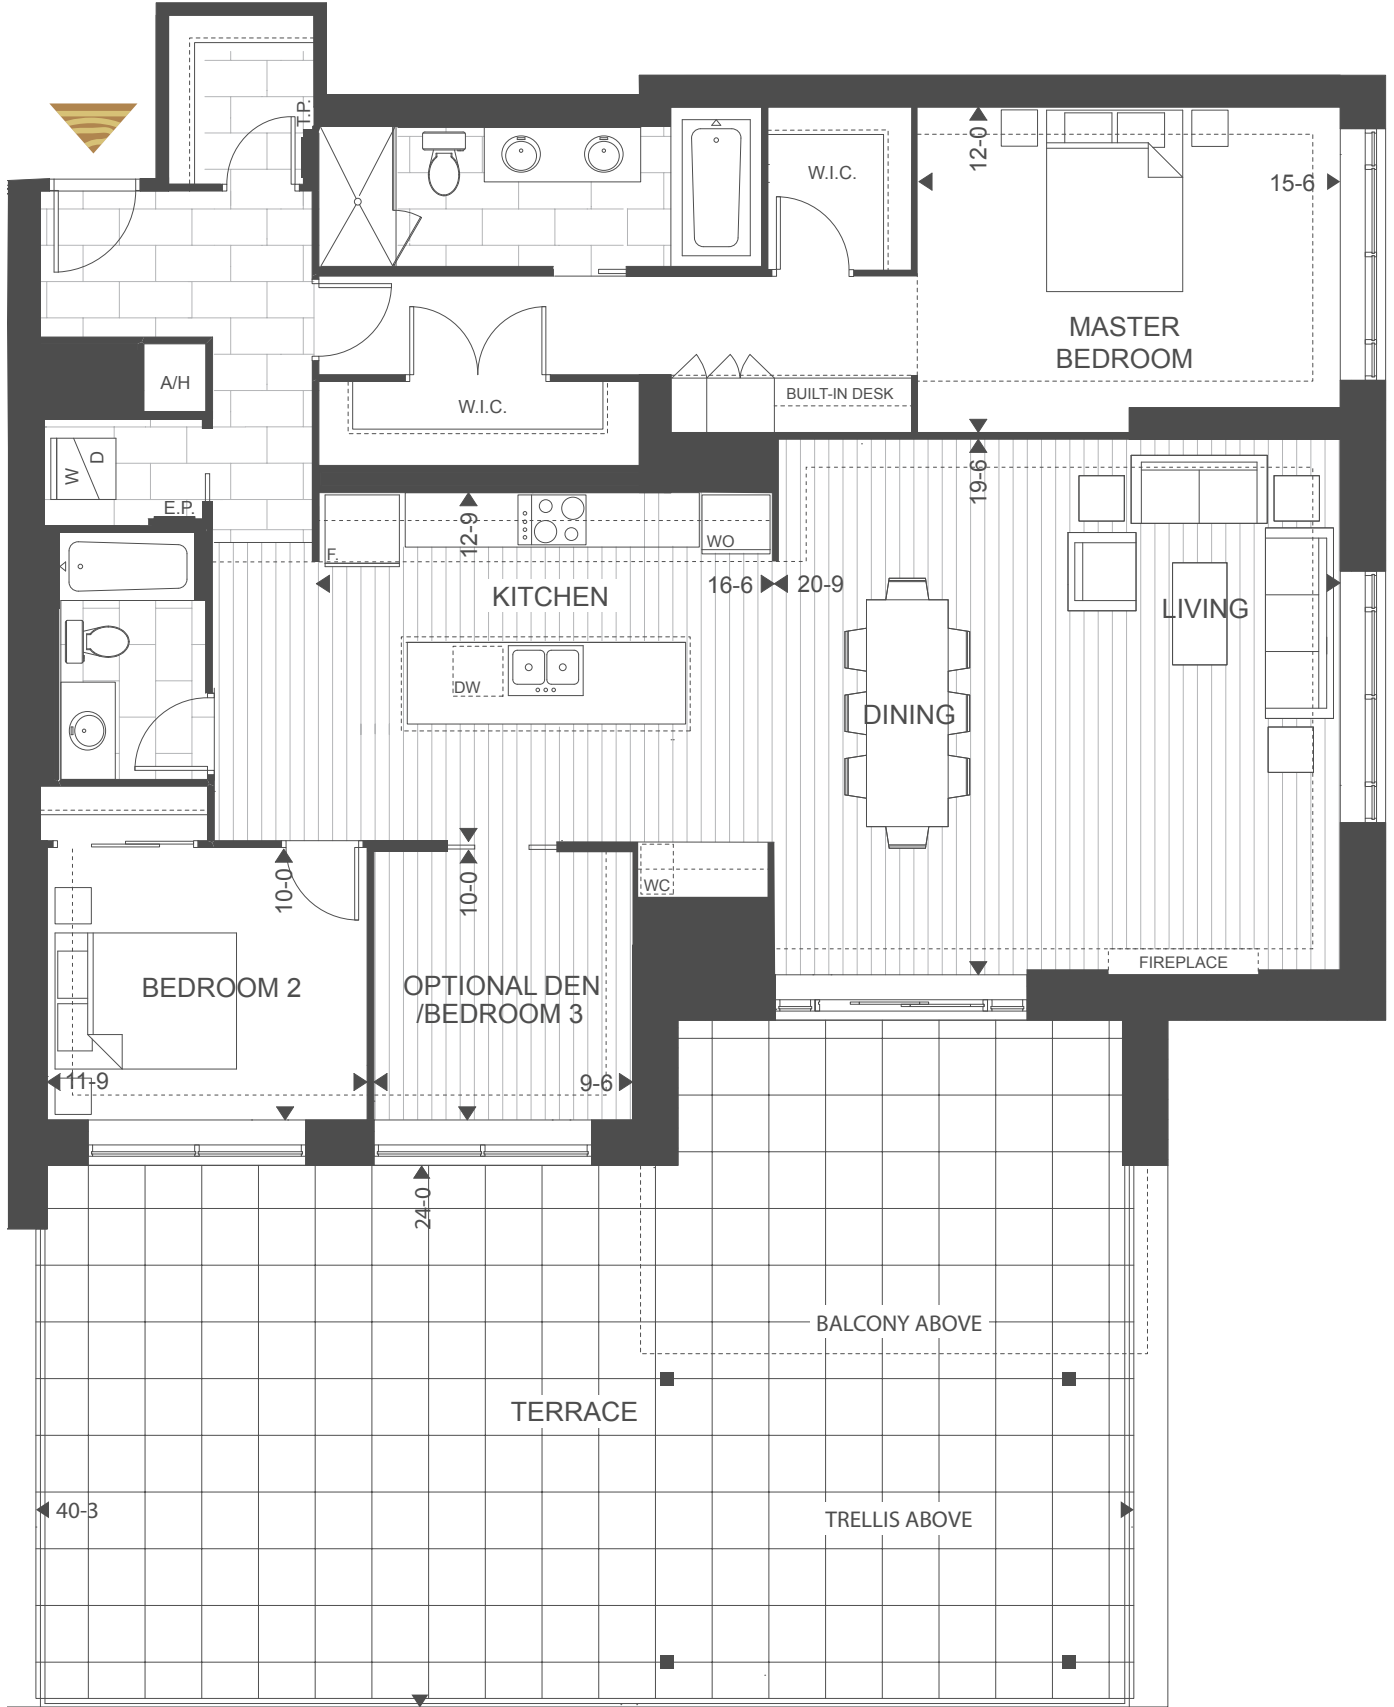

# SIGNATURE SUITE

SS-C

2 BED + DEN  
**SUITE: 1800 SQUARE FEET**

TERRACE: 1765 SQUARE FEET

TOTAL: 3565 SQUARE FEET

NORHLINK

**INCLUDED IN A SIGNATURE SUITE:**  
 Upgraded features including cabinetry, countertops, built-in appliances, heated bathroom floors and more!

## THE PODIUM COLLECTION

2<sup>ND</sup> FLOOR

Plans and specifications are subject to change without notice. Actual usable floor space may vary from stated floor area. Illustrations are artists concept only and may show optional features not included in base price. See sales representative for further information. E. & O. E.