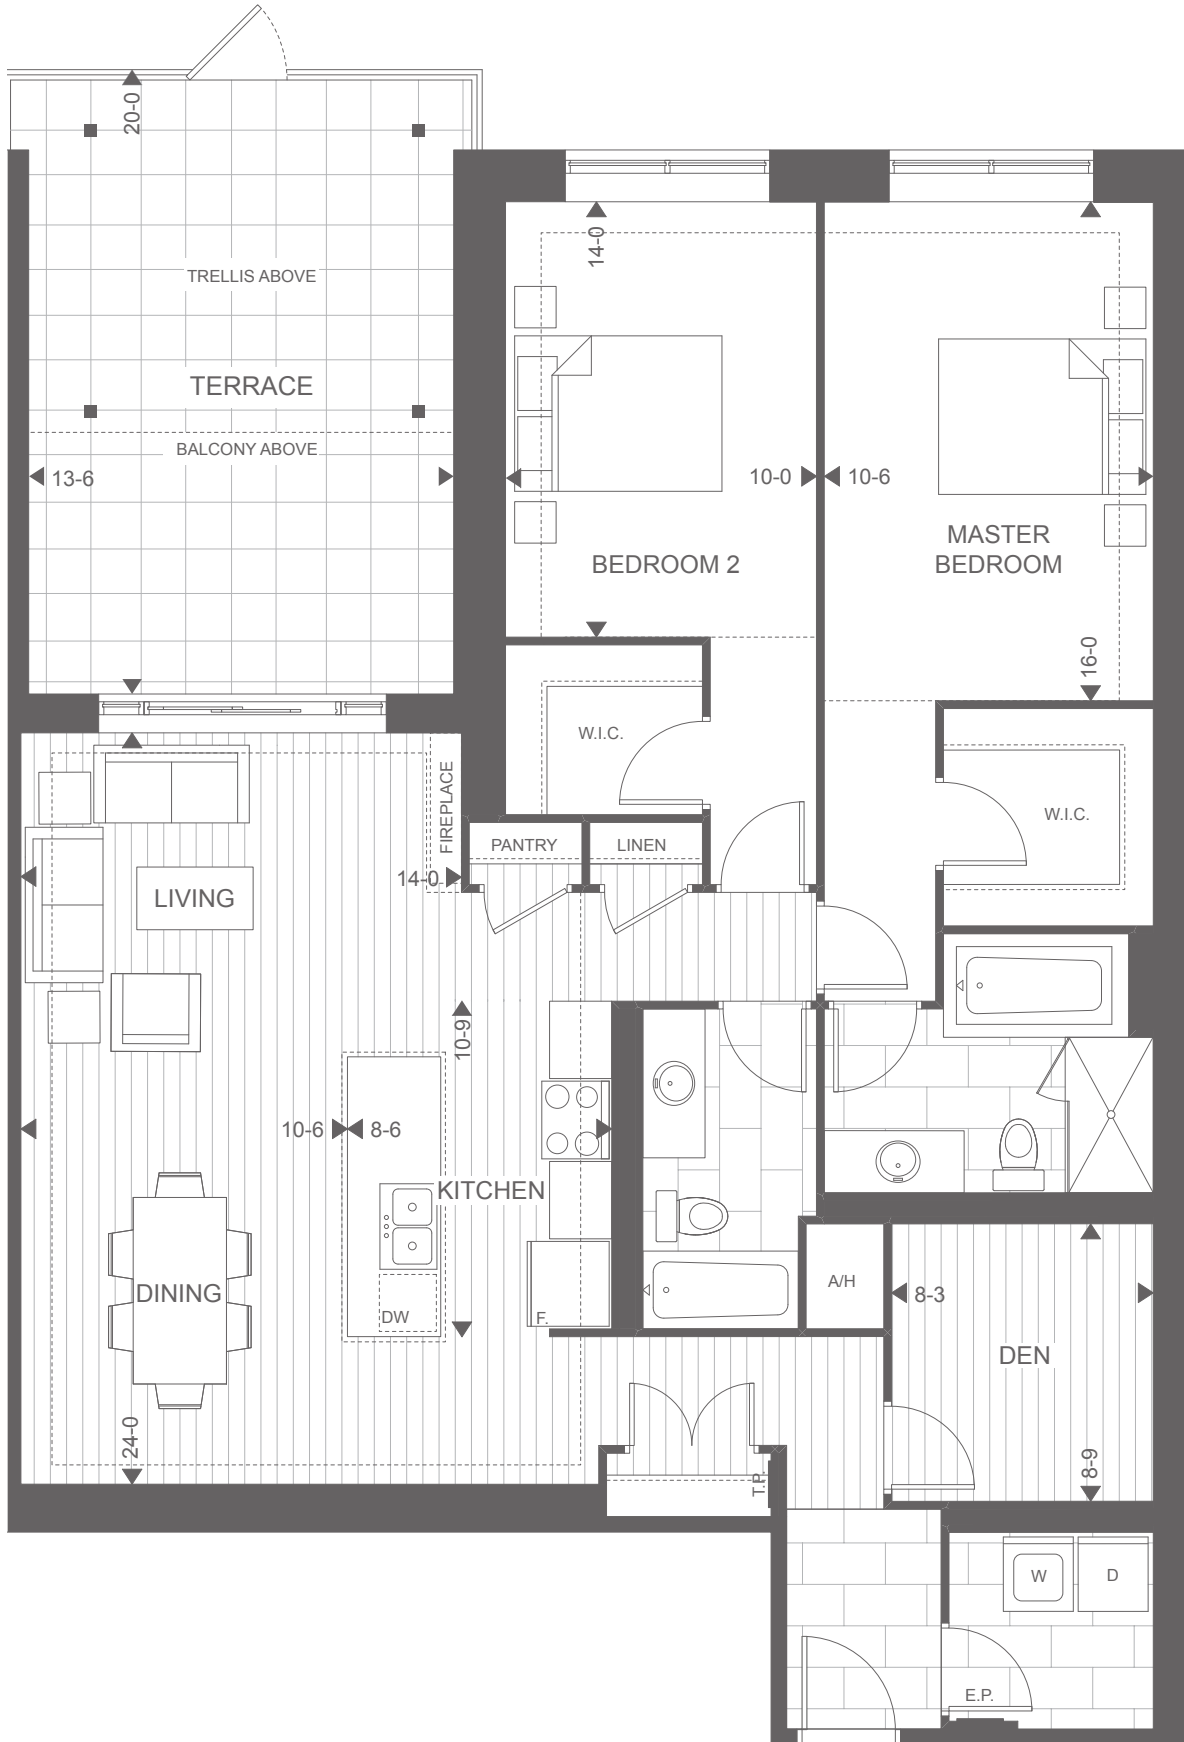

# SUITE 2K

2 BED + DEN  
**SUITE: 1450 SQUARE FEET**

TERRACE: 295 SQUARE FEET

TOTAL: 1745 SQUARE FEET

## NORTHLINK

### THE PODIUM COLLECTION

Plans and specifications are subject to change without notice. Actual usable floor space may vary from stated floor area. Illustrations are artists concept only and may show optional features not included in base price. See sales representative for further information. E. & O. E.