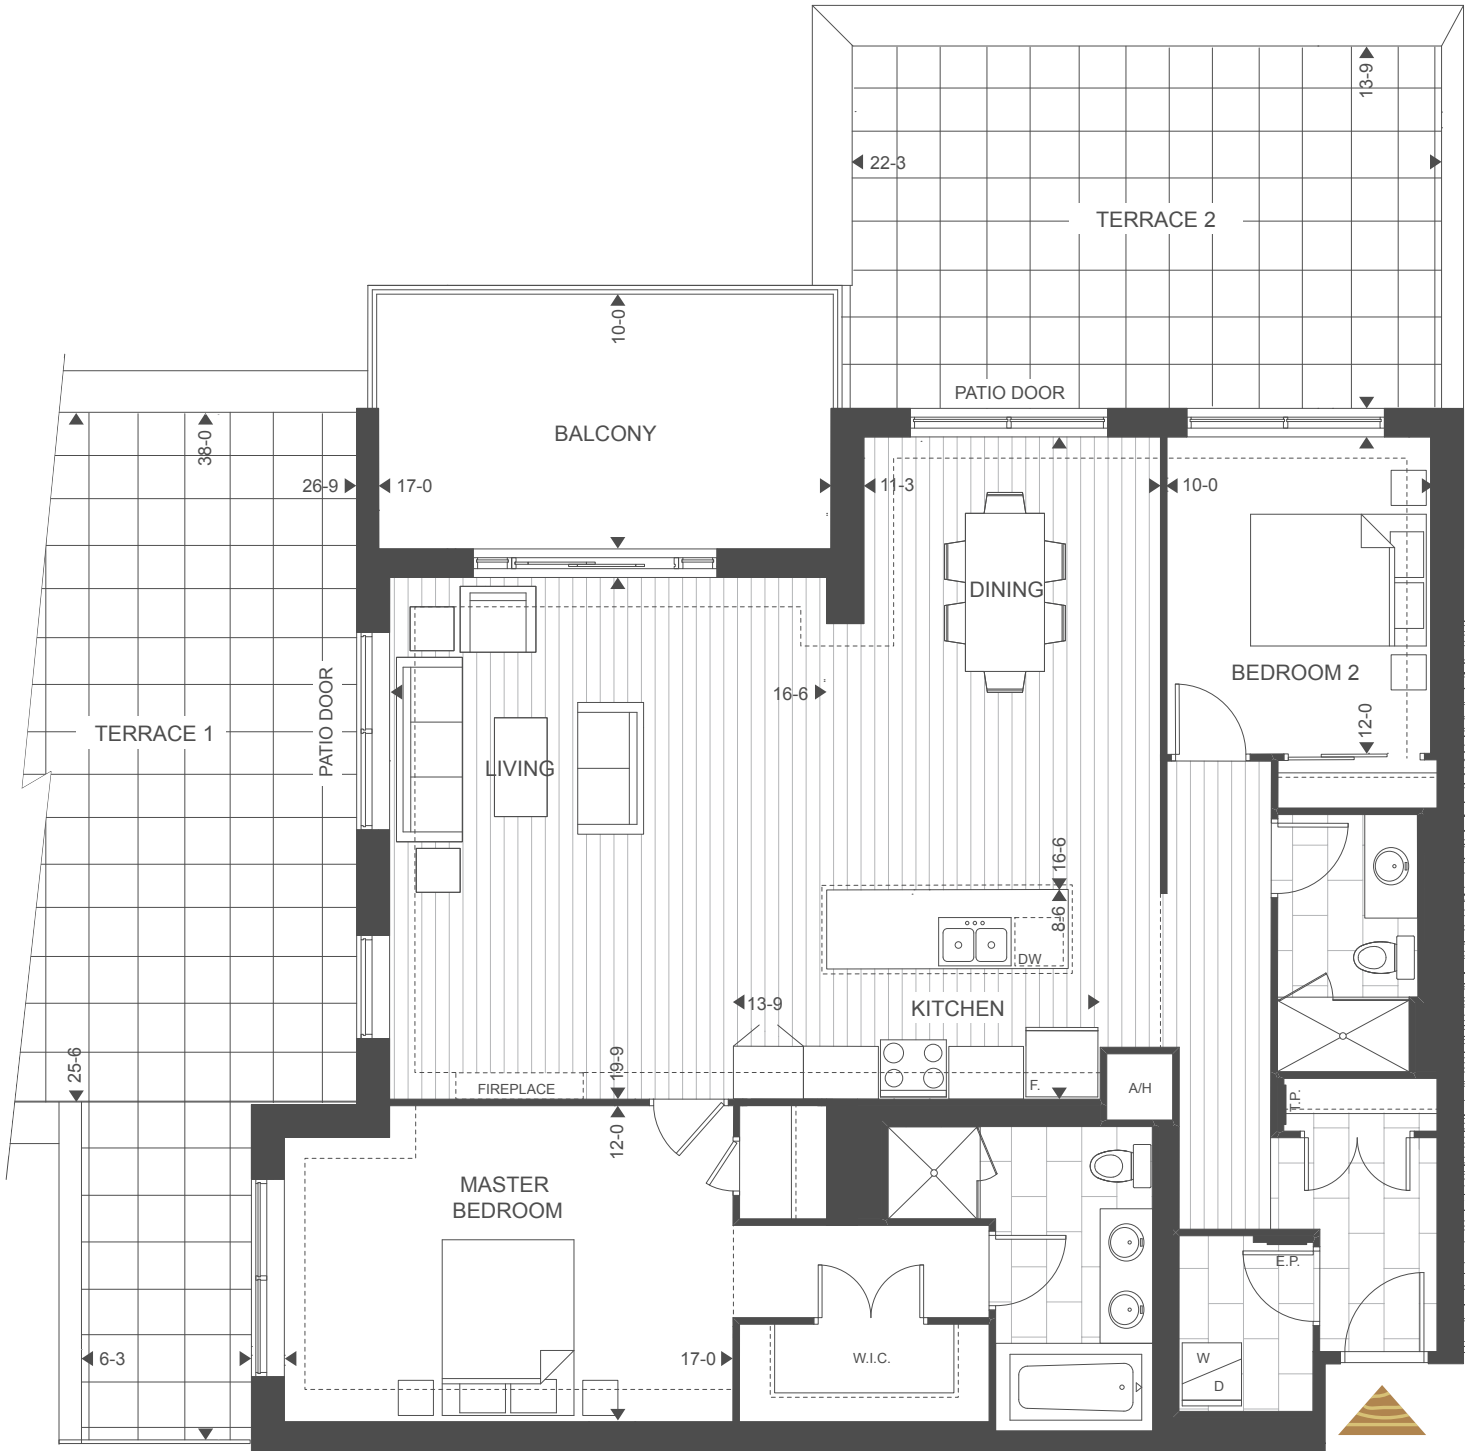

SAWGRASS

SUITE 2E
UNIT 312 SW

2 BED
SUITE: 1560 SQUARE FEET

BALCONY: 175 SQUARE FEET
TERRACE 1: 760 SQUARE FEET
TERRACE 2: 480 SQUARE FEET
TOTAL: 2975 SQUARE FEET

NORHLINK

THE TOWER COLLECTION

3RD FLOOR

Plans and specifications are subject to change without notice. Actual usable floor space may vary from stated floor area. Illustrations are artists concept only and may show optional features not included in base price. See sales representative for further information. E. & O. E.