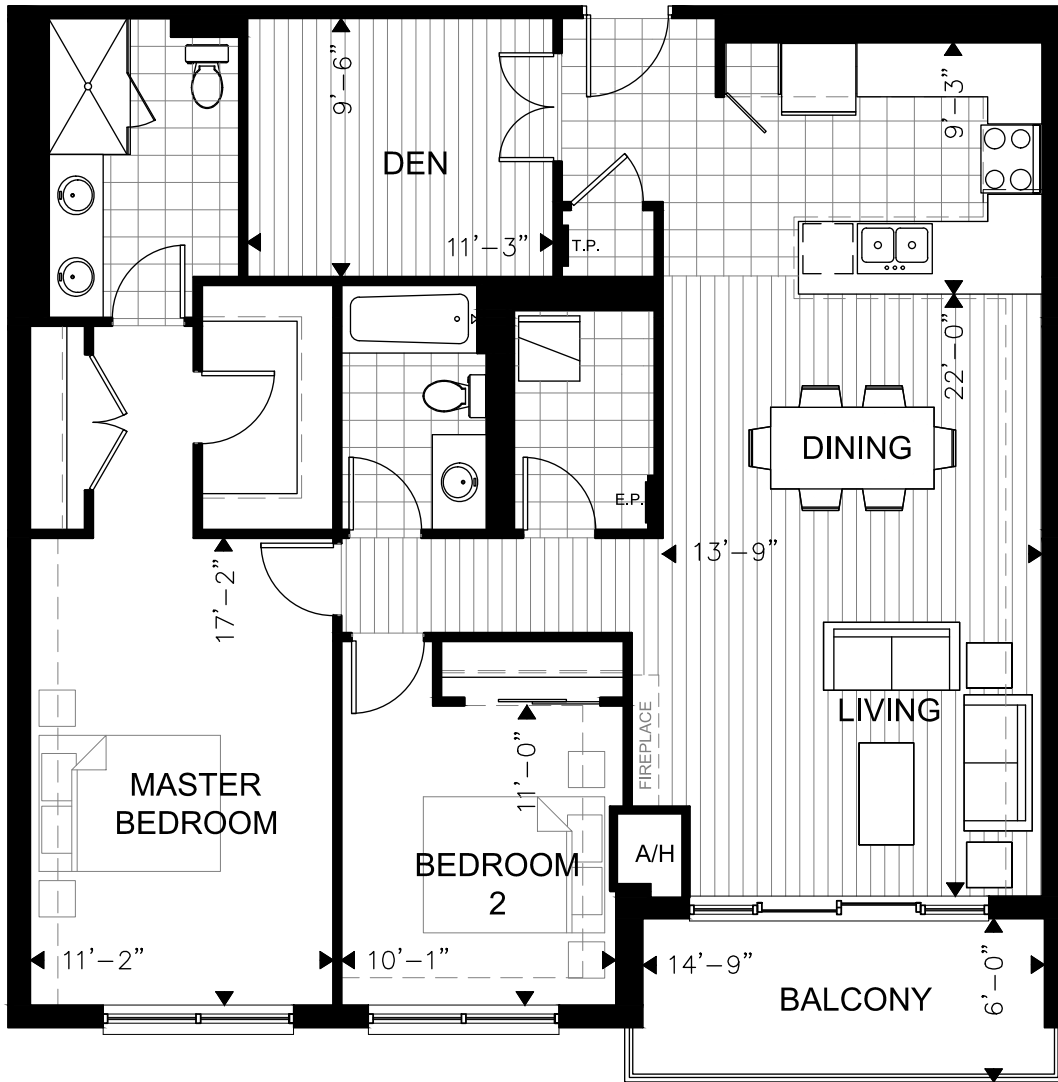

# 2Db 2 BED + DEN

SUITE: 1,357 SQ.FT. | BALCONY: 92 SQ.FT. | TOTAL: 1,449 SQ.FT.

## SUITE AVAILABILITY

TYPICAL FLOORS 2-11 | ALSO AVAILABLE ON THE TWELFTH FLOOR

TYPICAL FLOOR

Plans are subject to change without notice. Actual floor space may vary from stated area. See sales staff for more details. E. & O. E.