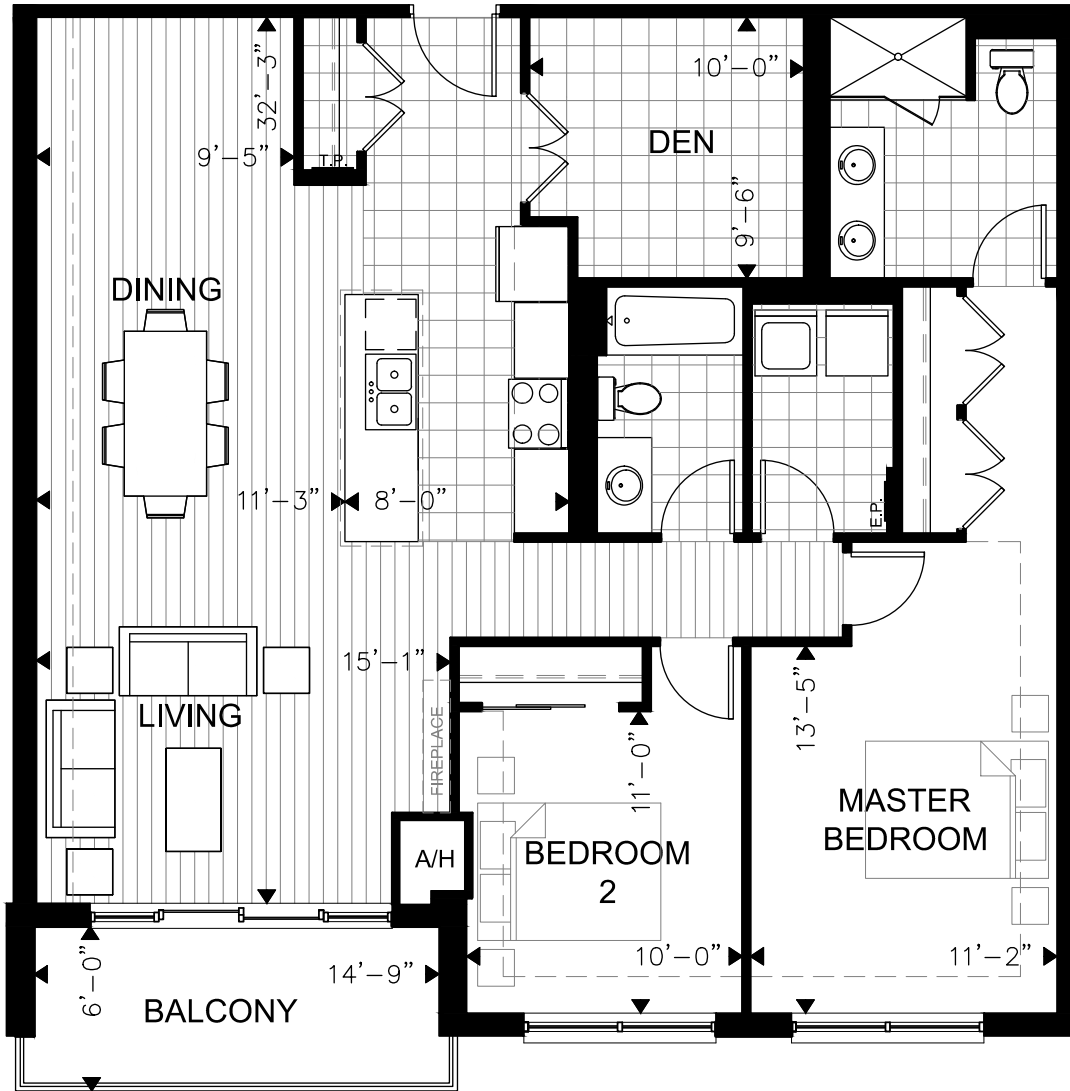

# 2D 2 BED + DEN

SUITE: 1,357 SQ.FT. | BALCONY: 92 SQ.FT. | TOTAL: 1,449 SQ.FT.

## SUITE AVAILABILITY

TYPICAL FLOORS 2-11 | ALSO AVAILABLE ON THE FIRST AND TWELFTH FLOOR

Plans are subject to change without notice. Actual floor space may vary from stated area. See sales staff for more details. E. & O. E.