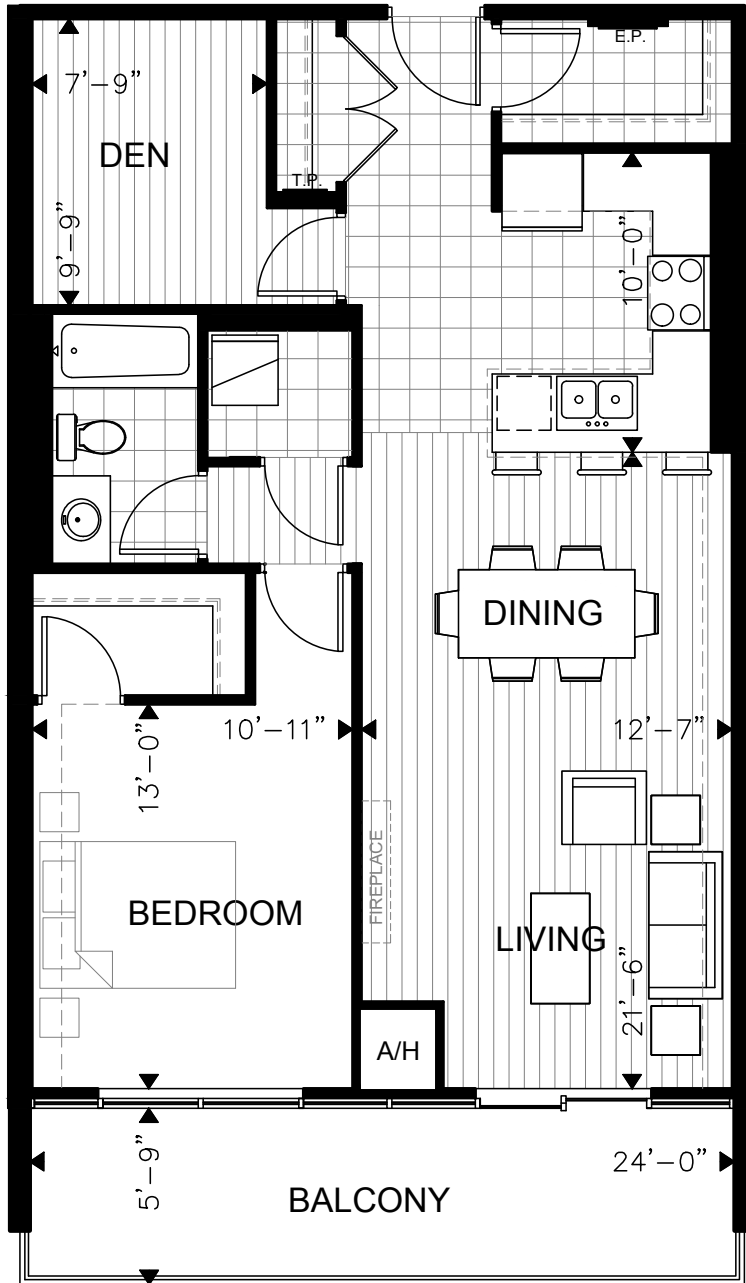

1C 1 BED + DEN

SUITE: 923 SQ.FT. | BALCONY: 145 SQ.FT. | TOTAL: 1,068 SQ.FT.

SUITE AVAILABILITY

TYPICAL FLOORS 2-11

TYPICAL FLOOR

Plans are subject to change without notice. Actual floor space may vary from stated area. See sales staff for more details. E. & O. E.