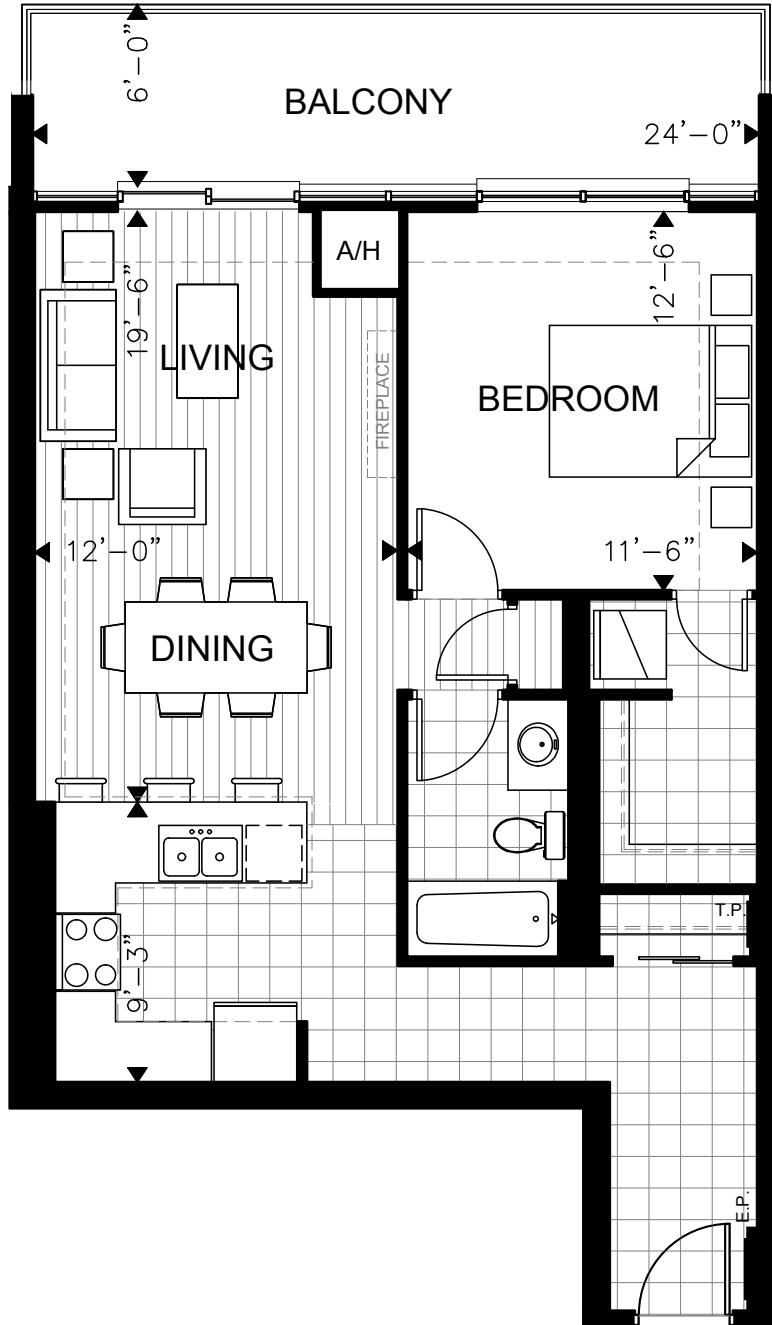

1B 1 BED

SUITE: 784 SQ.FT. | BALCONY: 145 SQ.FT. | TOTAL: 929 SQ.FT.

SUITE AVAILABILITY

TYPICAL FLOORS 2-11 | ALSO AVAILABLE ON THE FIRST AND TWELFTH FLOOR

TYPICAL FLOOR

Plans are subject to change without notice. Actual floor space may vary from stated area. See sales staff for more details. E. & O. E.