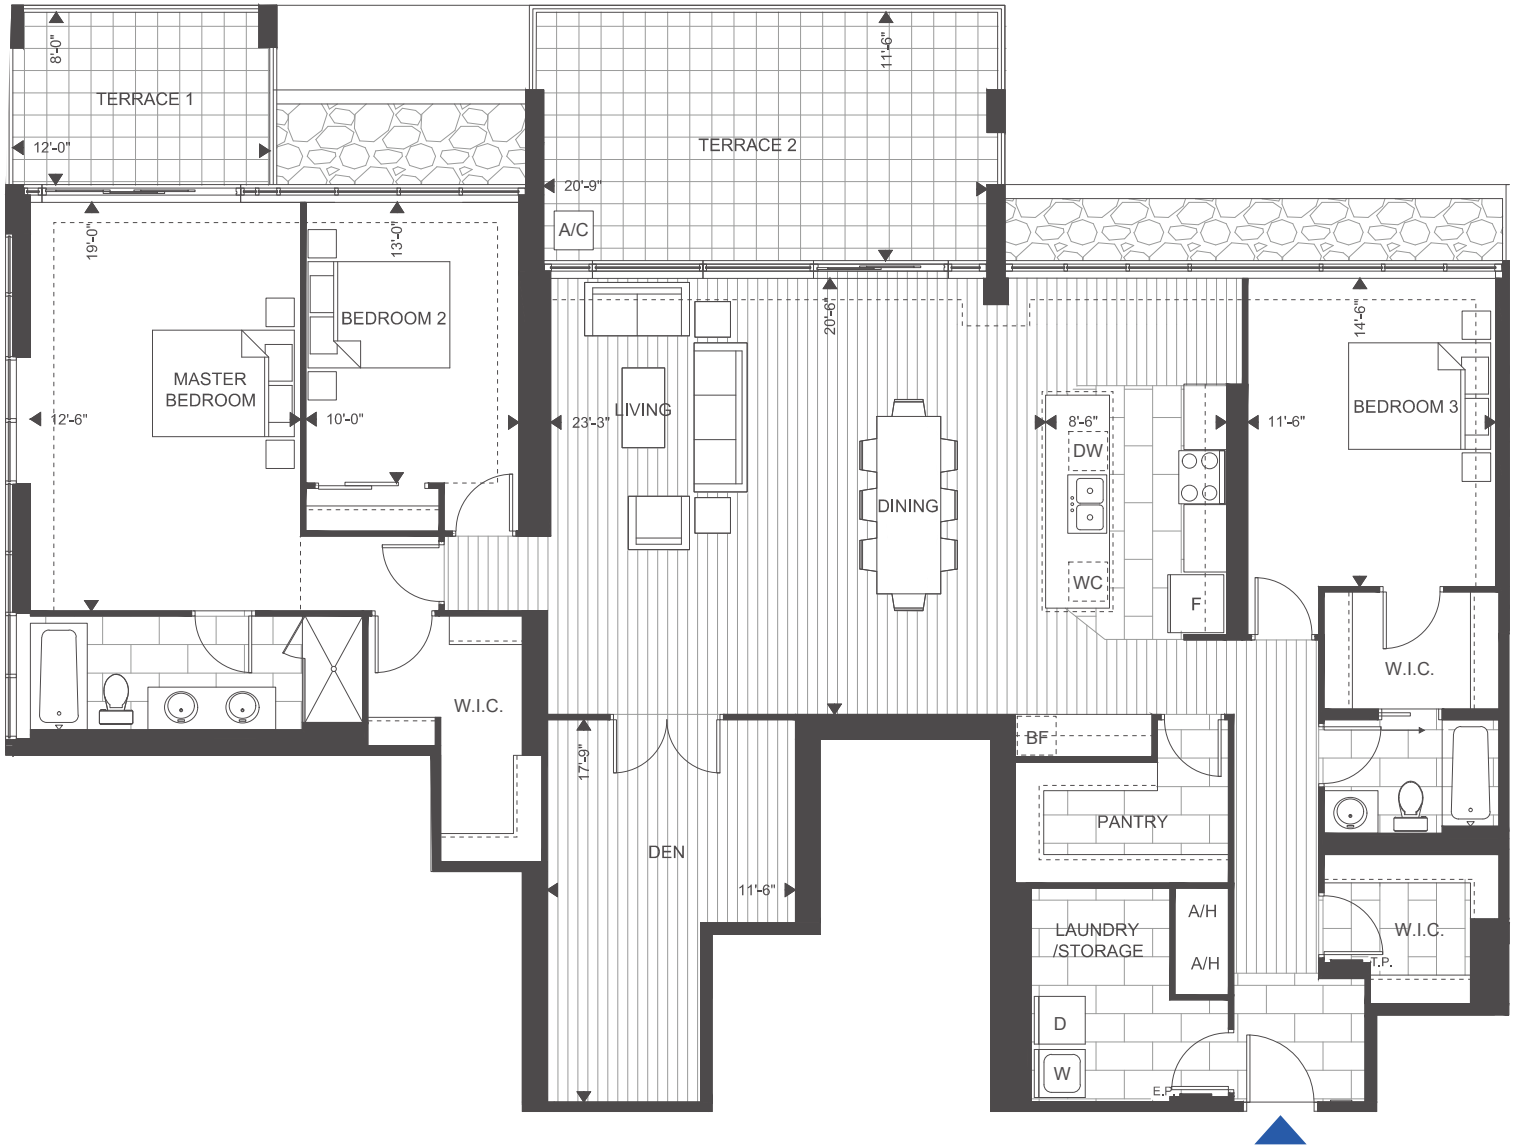

SUITE 3C

Suite: 2260 sq.ft.
 Terrace #1: 100 sq.ft.
 Terrace #2: 255 sq.ft.
Total: 2615 sq.ft.

FLOOR AVAILABILITY: 1506

THREE BEDROOM + DEN