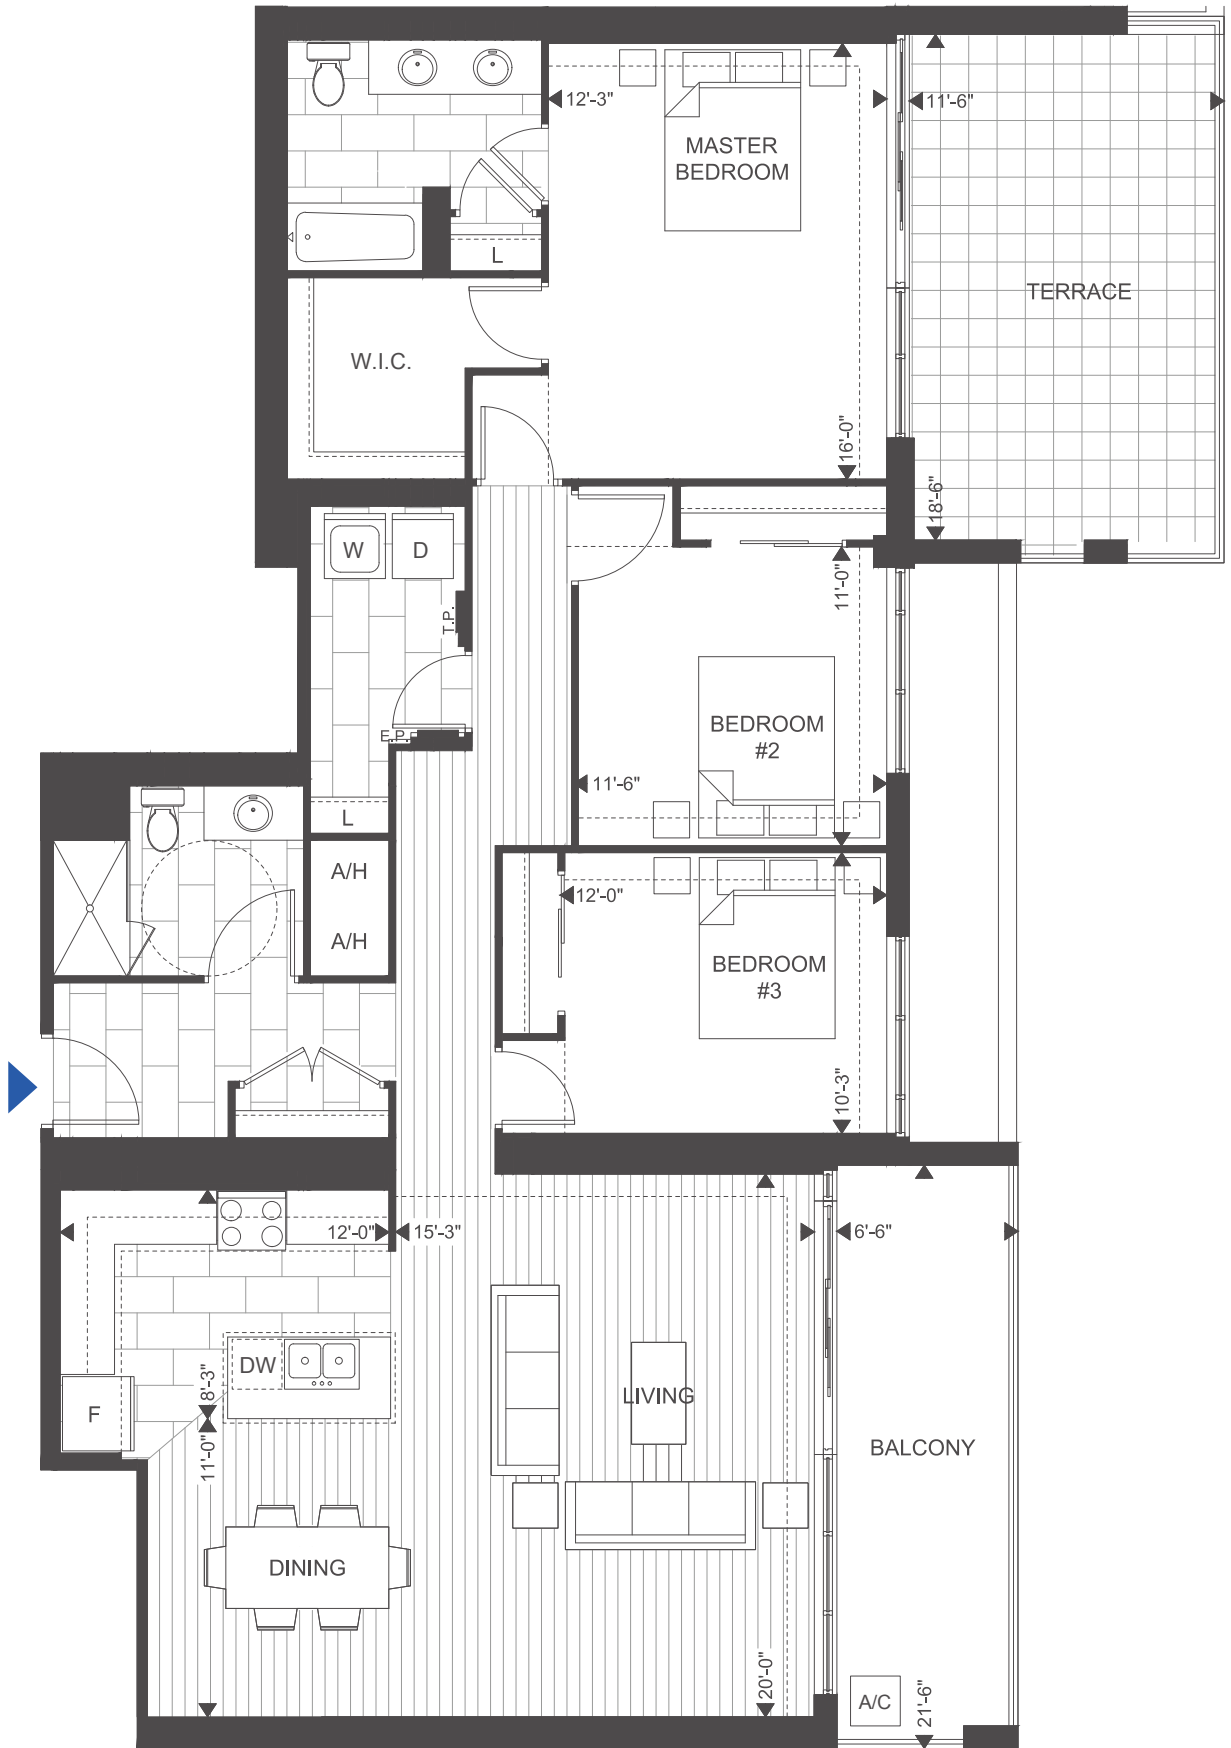

SUITE 3B

Suite: 1670 sq.ft.
 Balcony: 140 sq.ft.
 Terrace: 220 sq.ft.
Total: 2030 sq.ft.

Accessible Suite

FLOOR AVAILABILITY: 1501

THREE BEDROOM