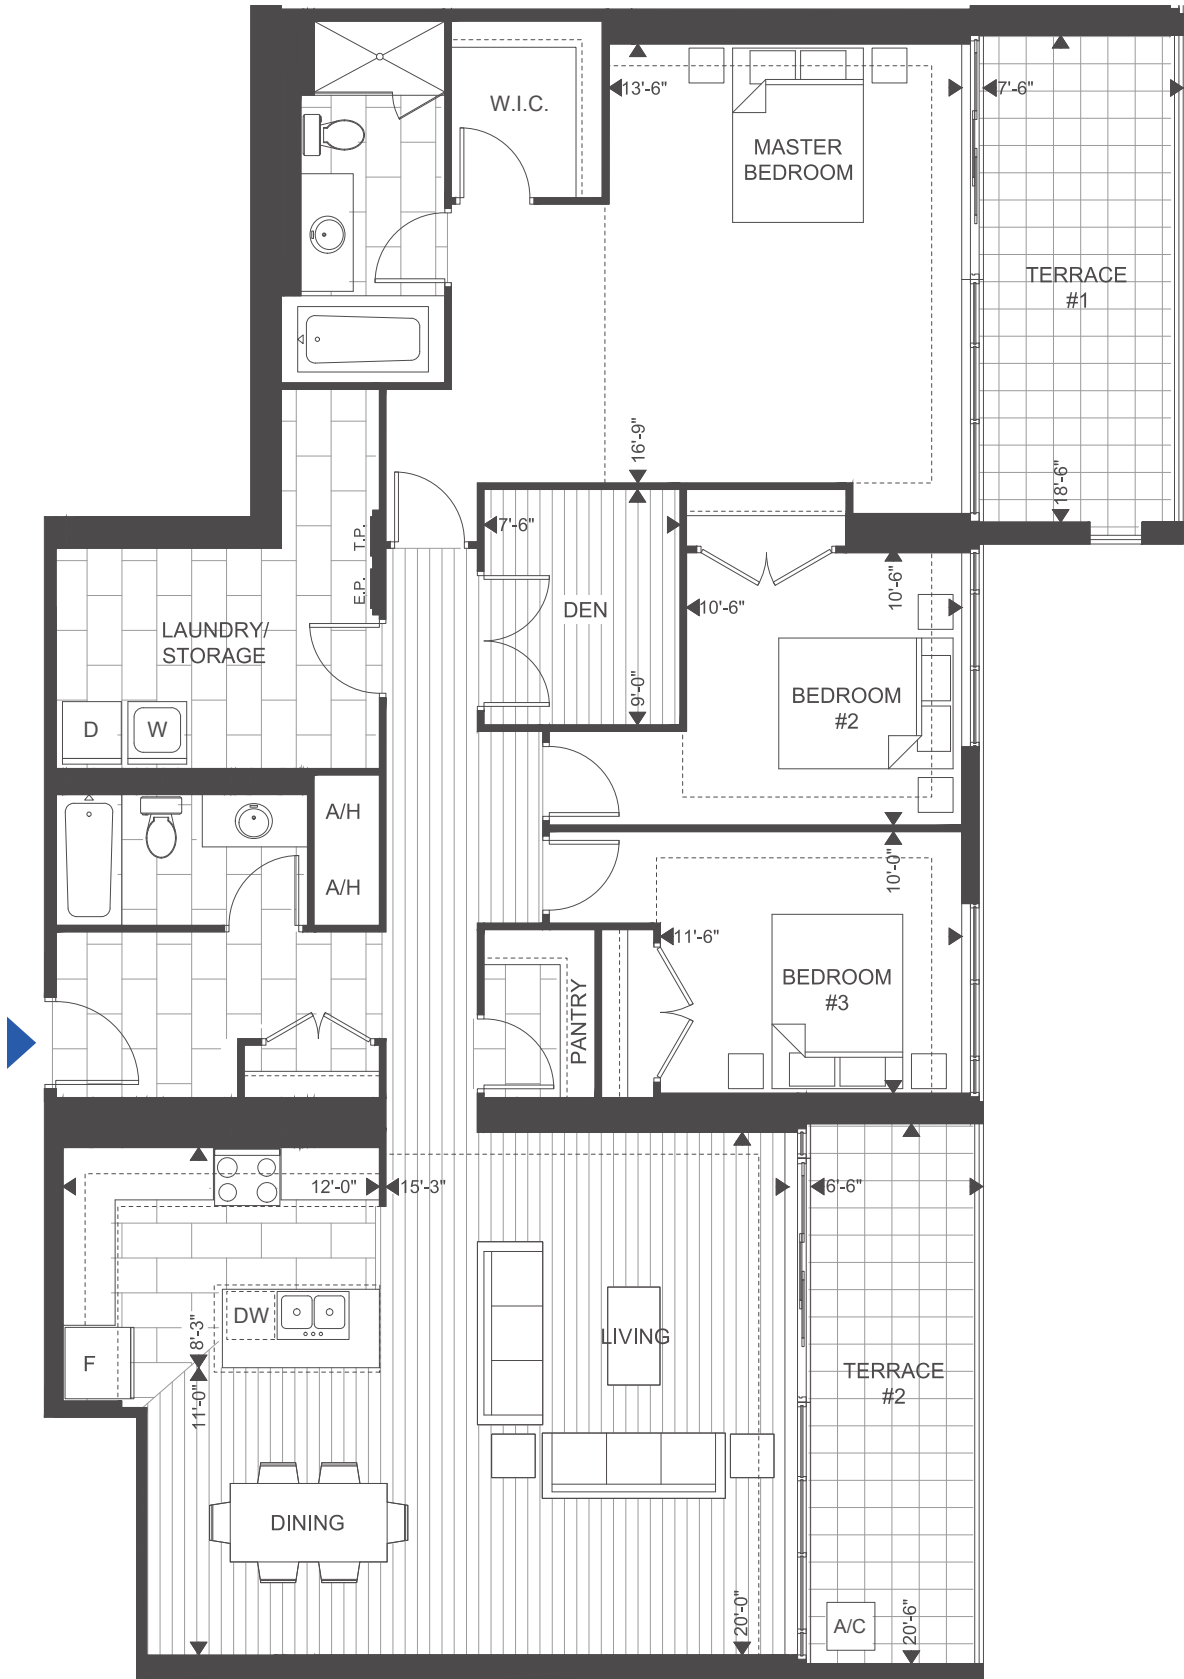

SUITE 3A

Suite: 1900 sq.ft.
 Terrace #1: 140 sq.ft.
 Terrace #2: 135 sq.ft.
 Total: 2175 sq.ft.

FLOOR AVAILABILITY: 1401

THREE BEDROOM + DEN