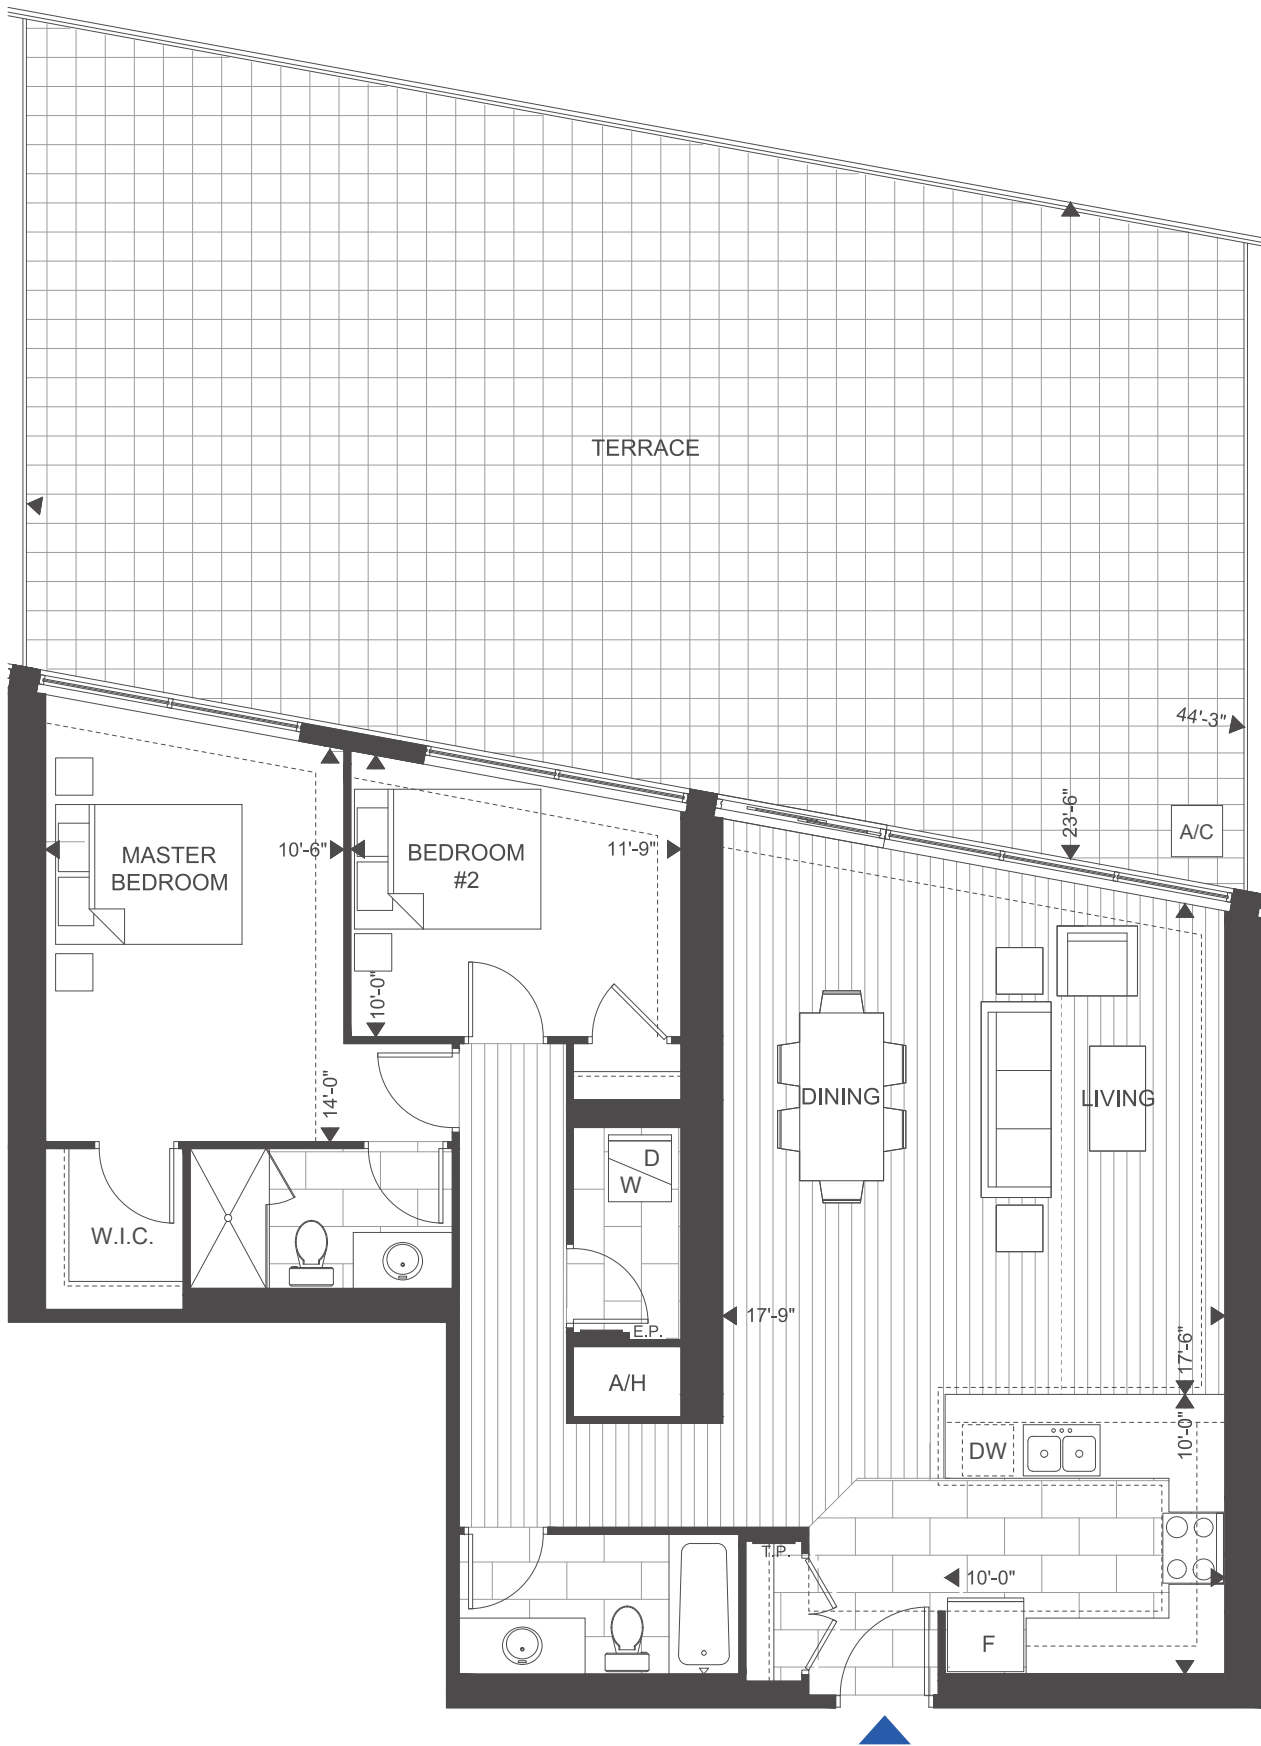

**SUITE 2R**

Suite: 1230 sq.ft.

Terrace: 1025 sq.ft.

**Total: 2255 sq.ft.**

FLOOR AVAILABILITY: 102

TWO BEDROOM