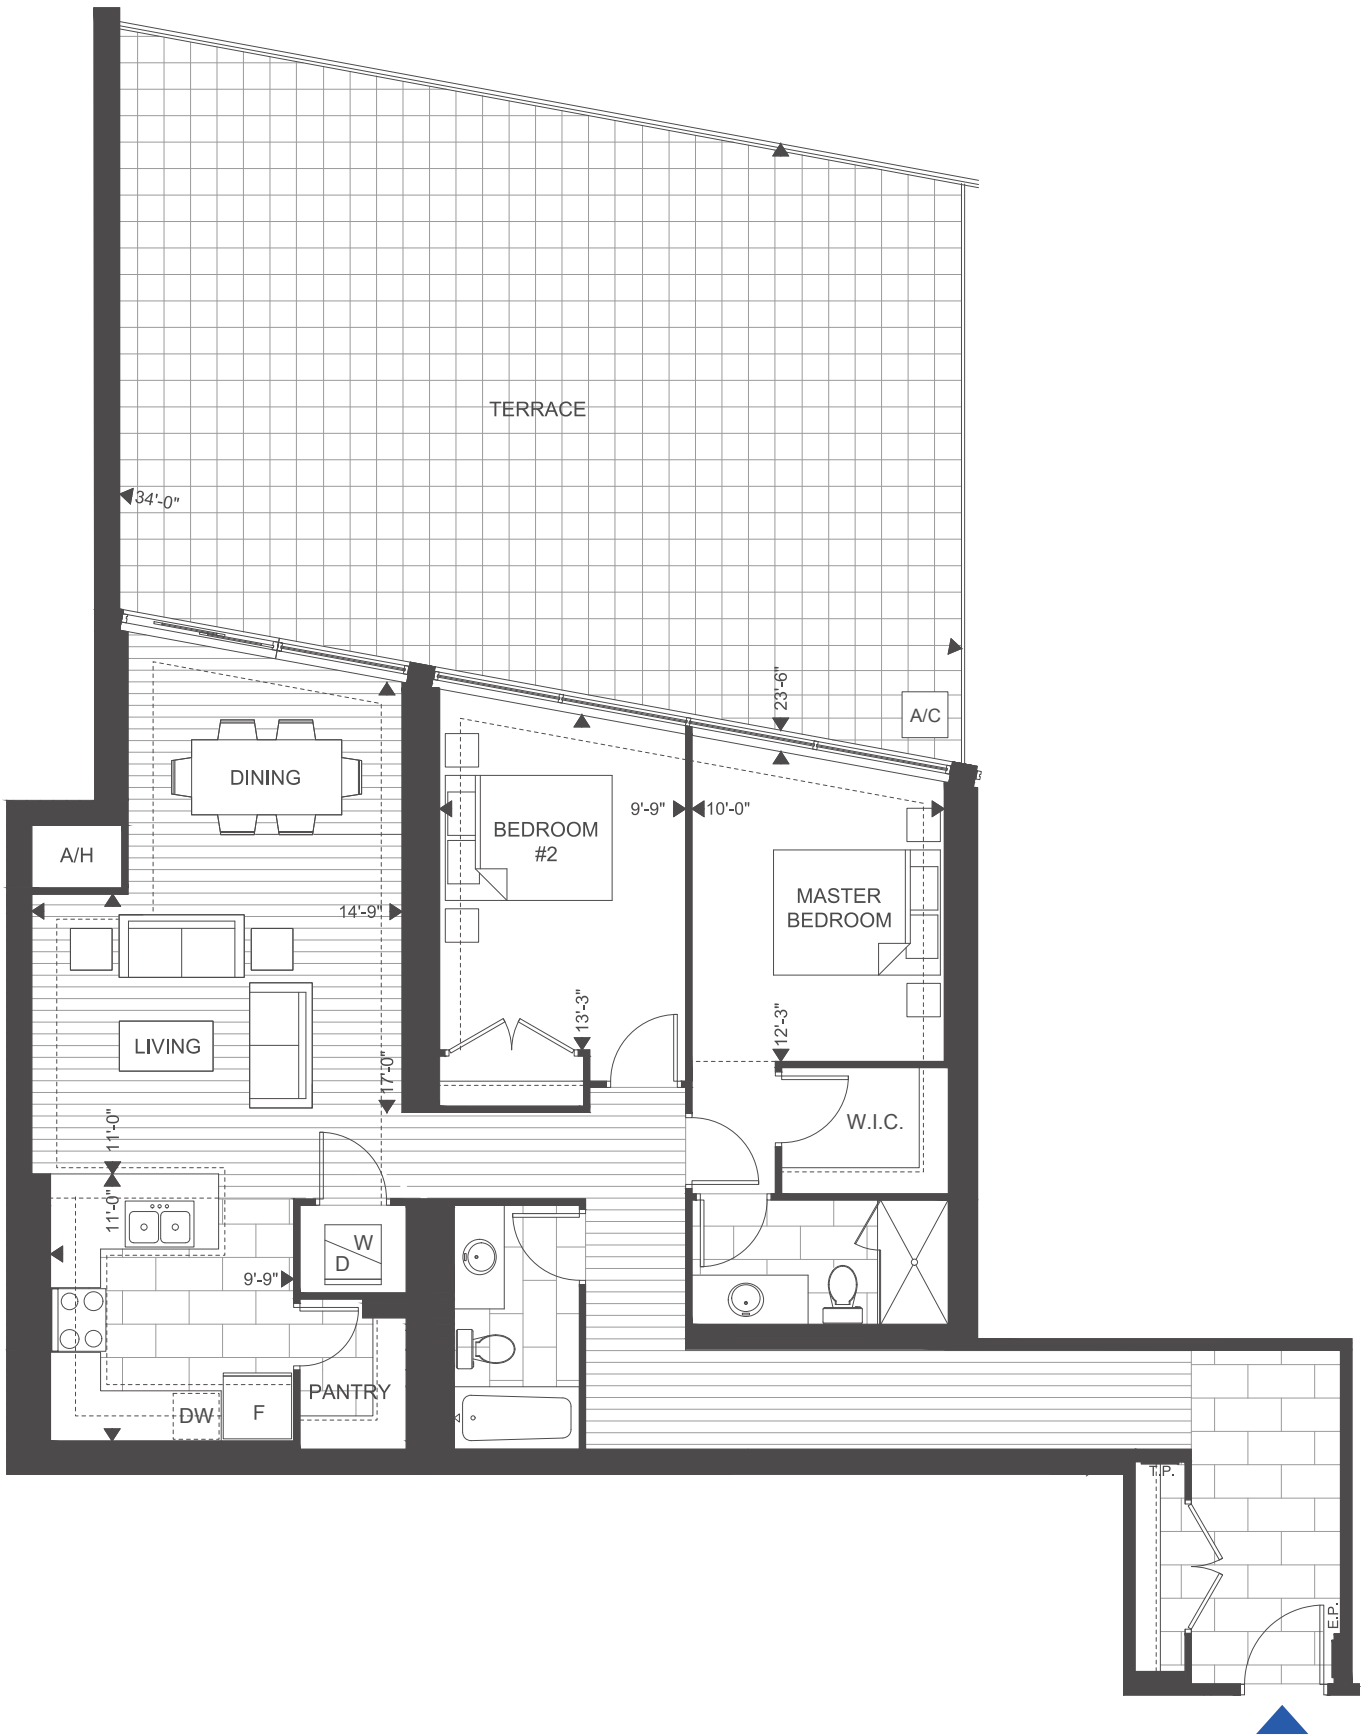

SUITE 2Q

Suite: 1295 sq.ft.
 Terrace: 790 sq.ft.
 Total: 2085 sq.ft.

FLOOR AVAILABILITY: 101

TWO BEDROOM