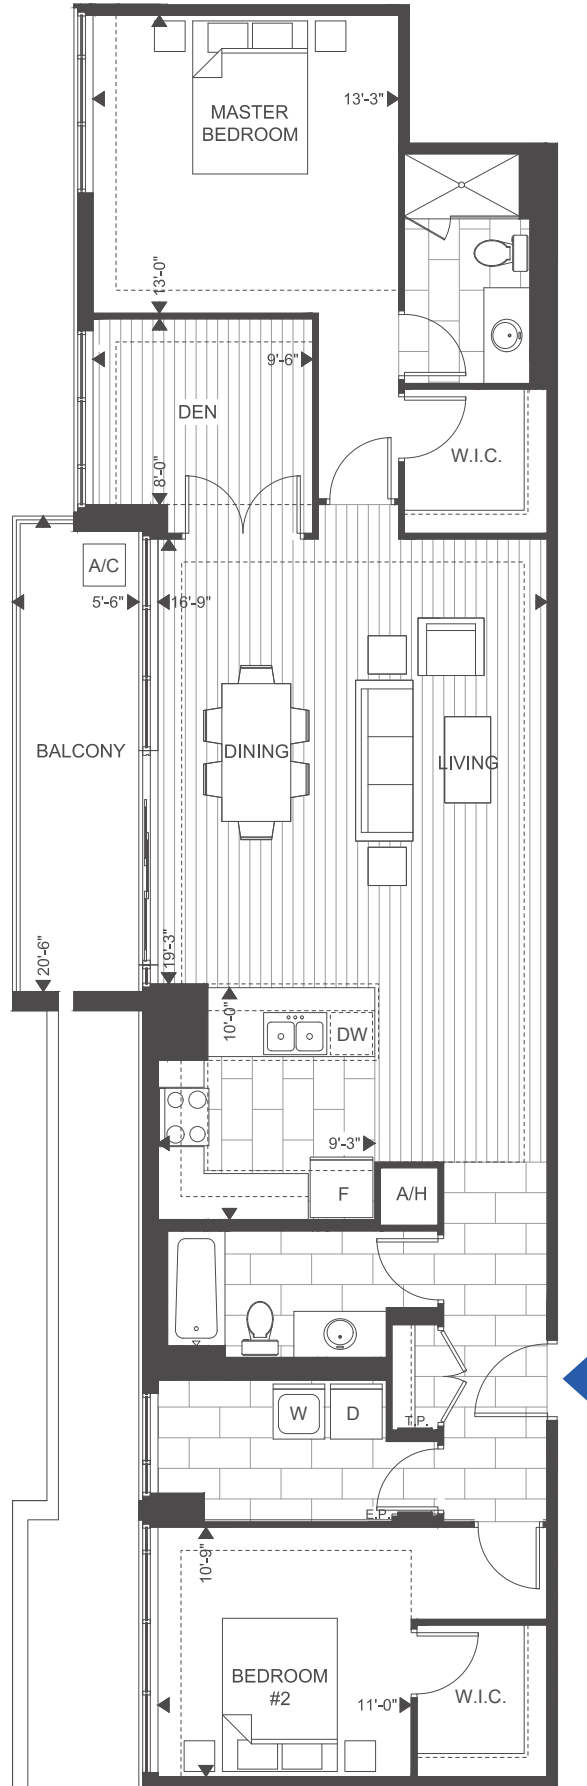

SUITE 2M

Suite: 1410 sq.ft.
 Balcony: 110 sq.ft.
 Total: 1520 sq.ft.

FLOOR AVAILABILITY: 1404 - 1504

TWO BEDROOM + DEN