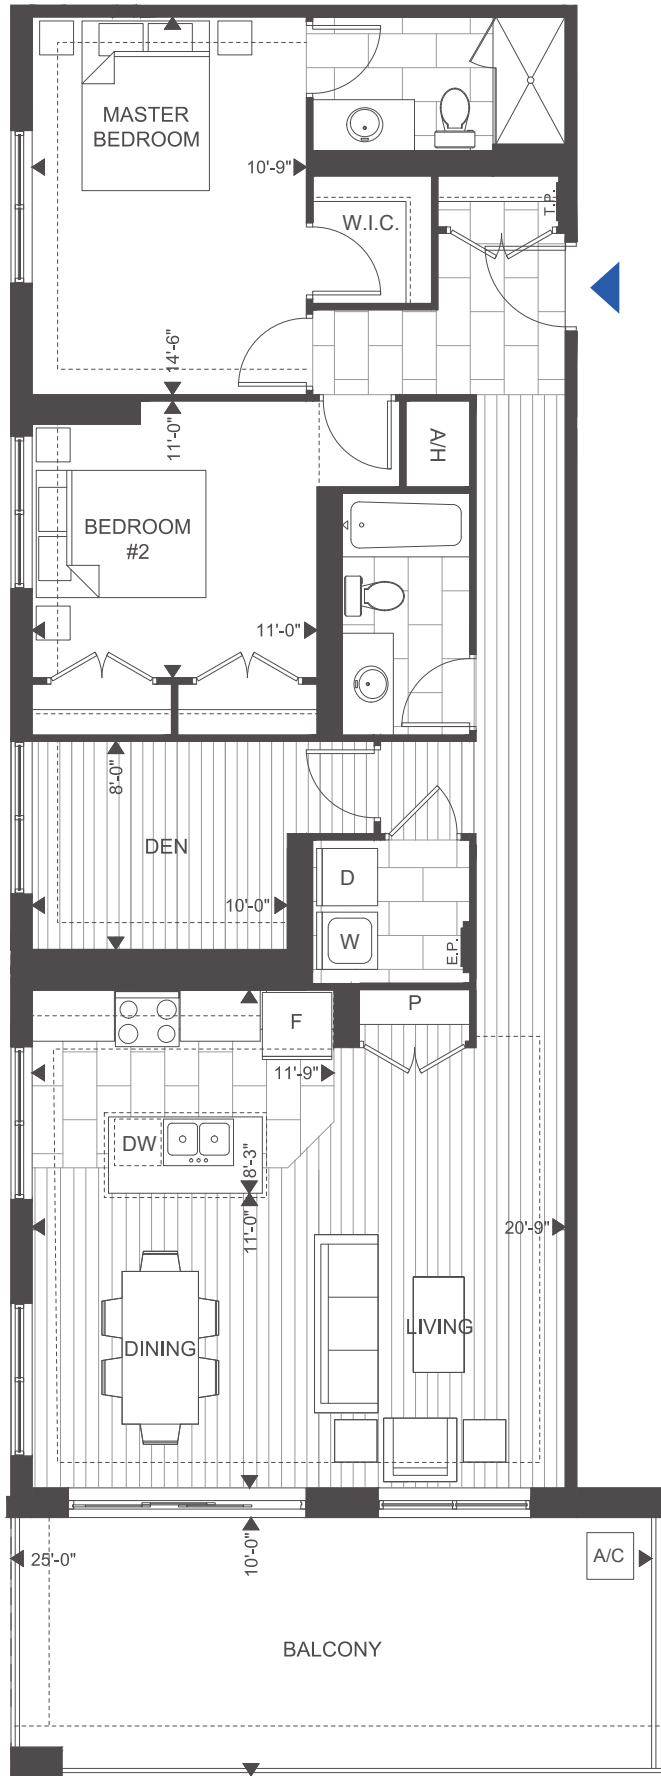

SUITE 2F

Suite: 1305 sq.ft.
 Balcony*: 255 sq.ft.
 *Terrace on 2nd floor
Total: 1560 sq.ft.

FLOOR AVAILABILITY: 204 - 1304

TWO BEDROOM + DEN