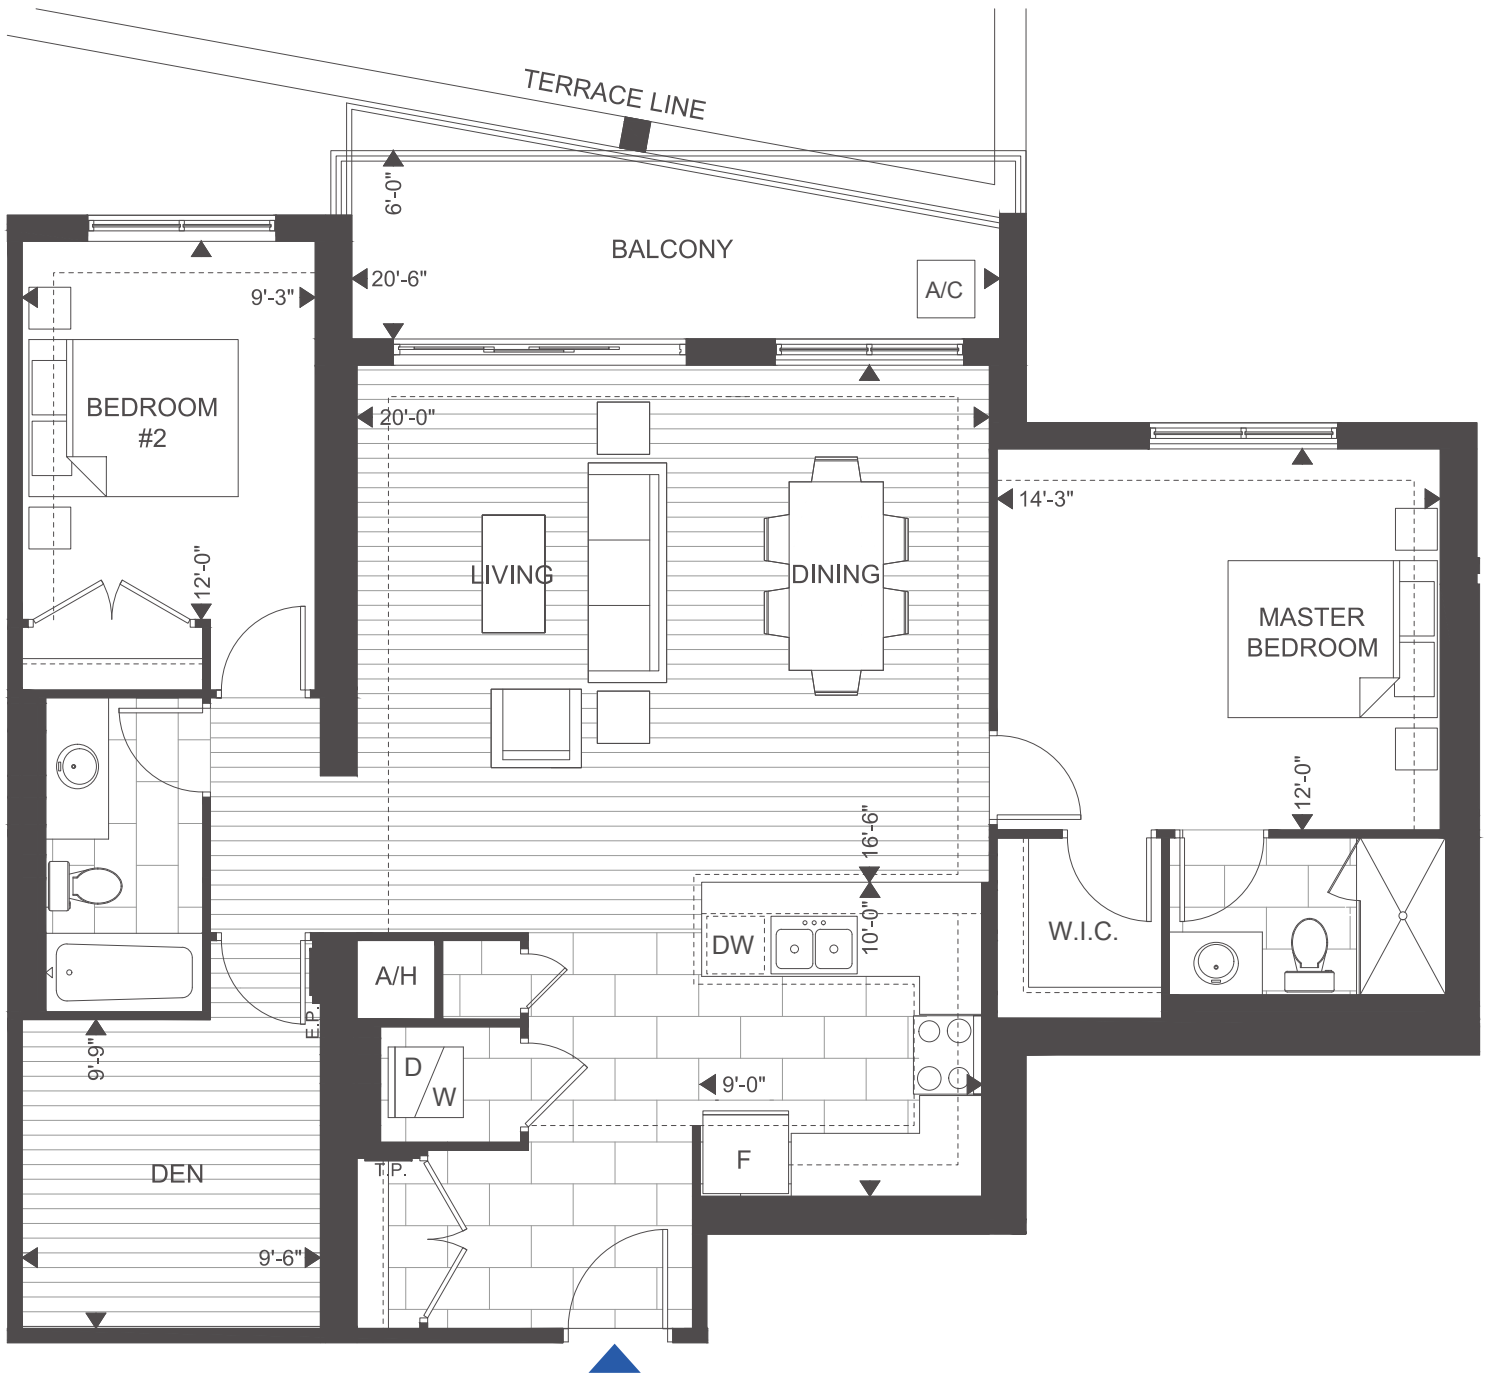

SUITE 2D

Suite: 1300 sq.ft.
 Balcony*: 125 sq.ft.
 *120 sq.ft. Terrace on 2nd floor
 Total: 1425 sq.ft.

FLOOR AVAILABILITY: 202 - 1302

TWO BEDROOM + DEN