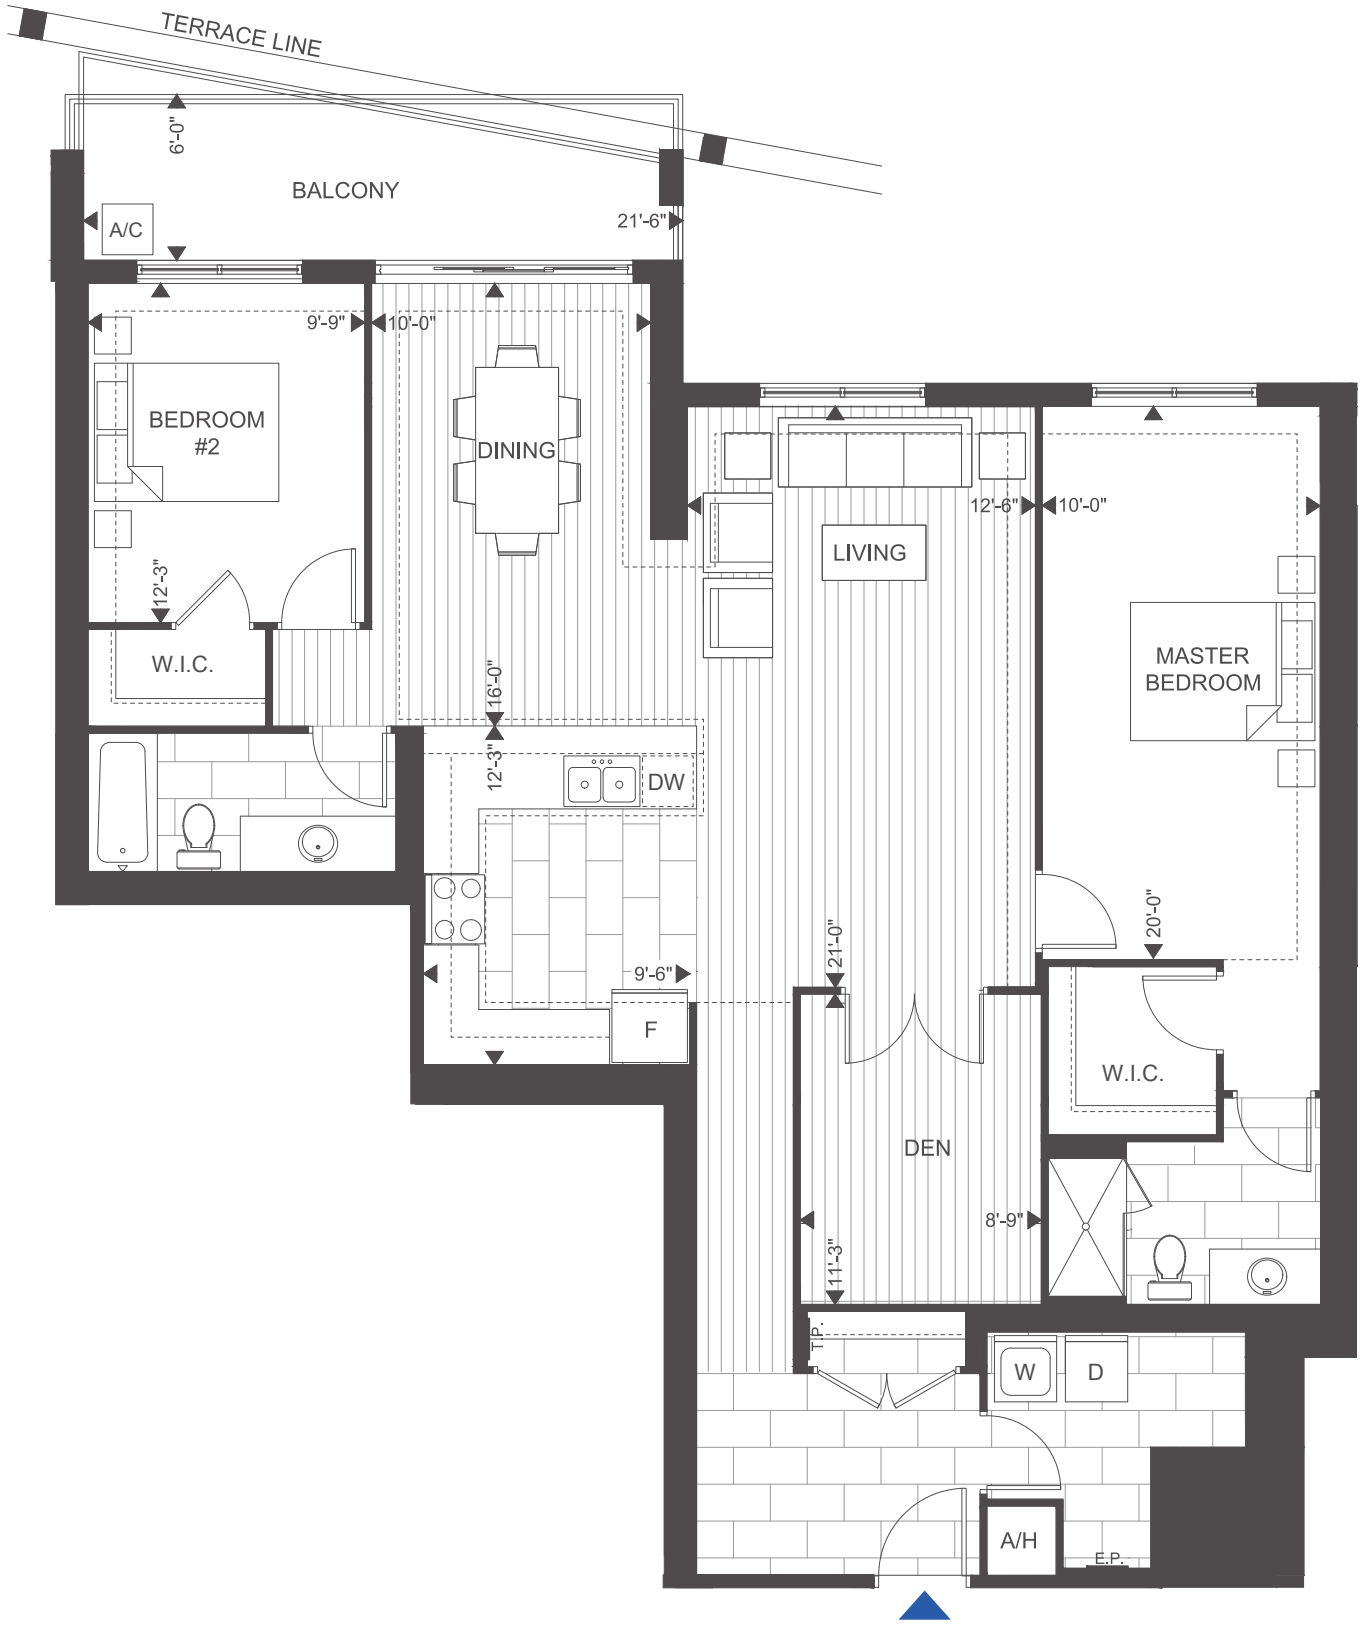

SUITE 2B

Suite: 1565 sq.ft.
 Balcony*: 130 sq.ft.
 *120 sq.ft. Terrace on 2nd floor
 Total: 1695 sq.ft.

FLOOR AVAILABILITY: 209 - 1309

TWO BEDROOM + DEN