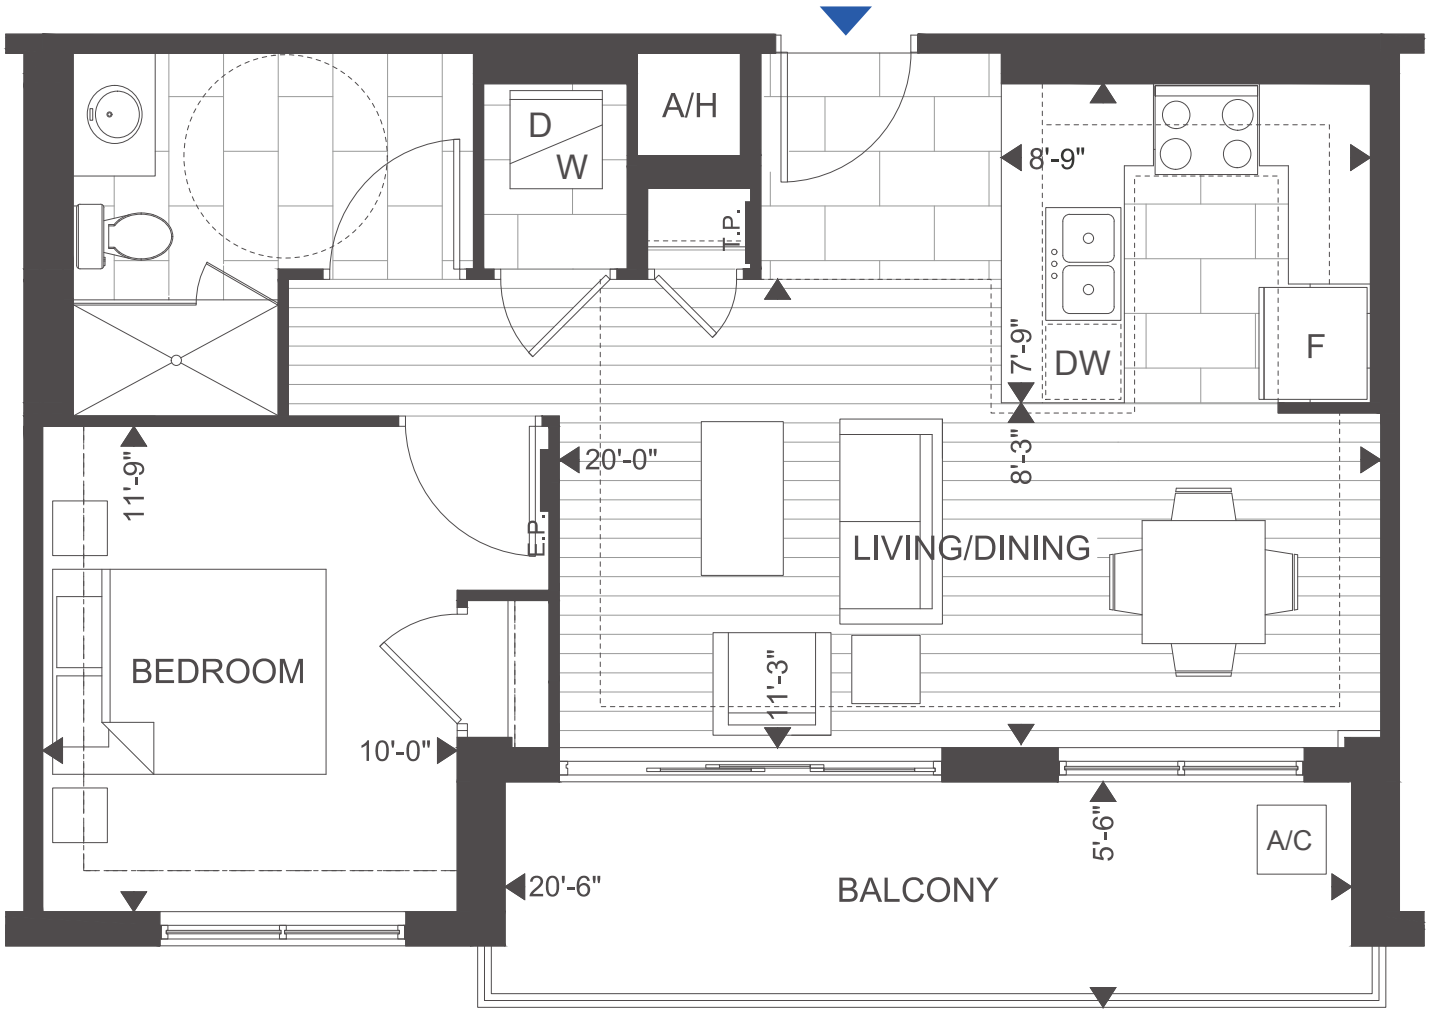

SUITE 1B

Suite: 640 sq.ft.

Balcony*: 115 sq.ft.

*Terrace on 2nd floor

Total: 755 sq.ft.

Accessible Suite

FLOOR AVAILABILITY: 205 - 1305

ONE BEDROOM