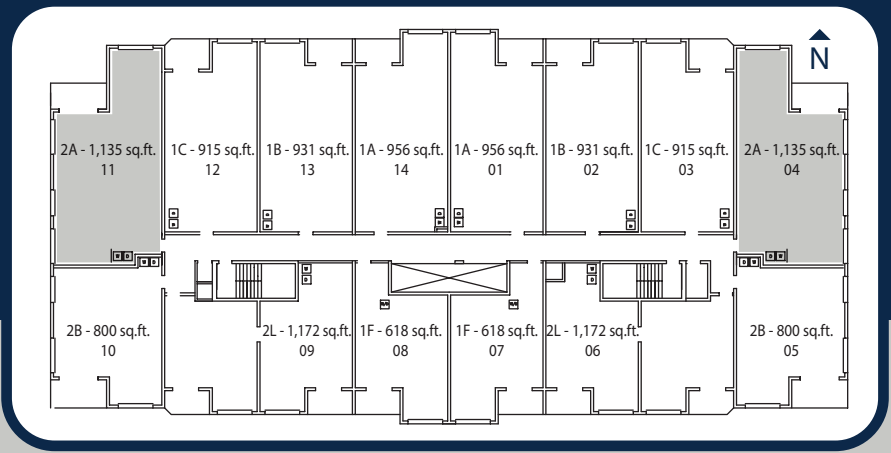

THE  
RENAISSANCE

TUSCANY - 2 BEDROOM - 1,135 sq. ft.

2A - Floors 6-23