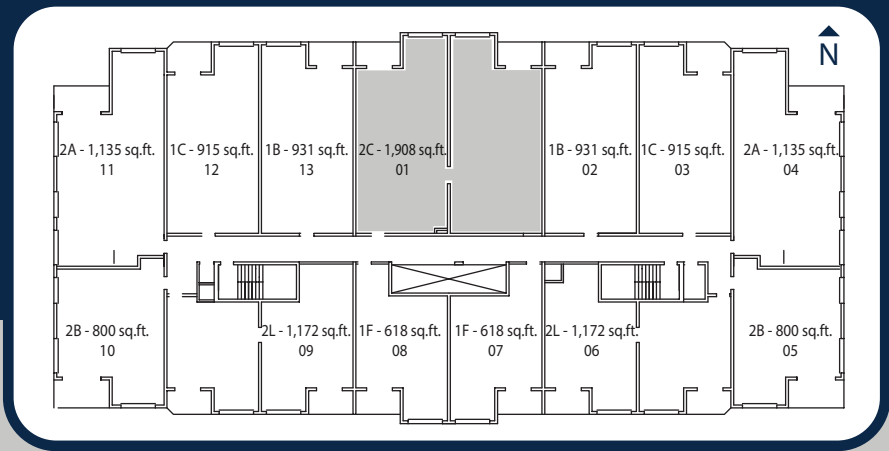

THE
RENAISSANCE

ROMA - 2 + DEN - 1906 sq. ft.

2C - Floors 24-27

All plans are approximate dimensions and subject to change. Actual useable floor space may vary from the stated floor plan. E. & o.E.