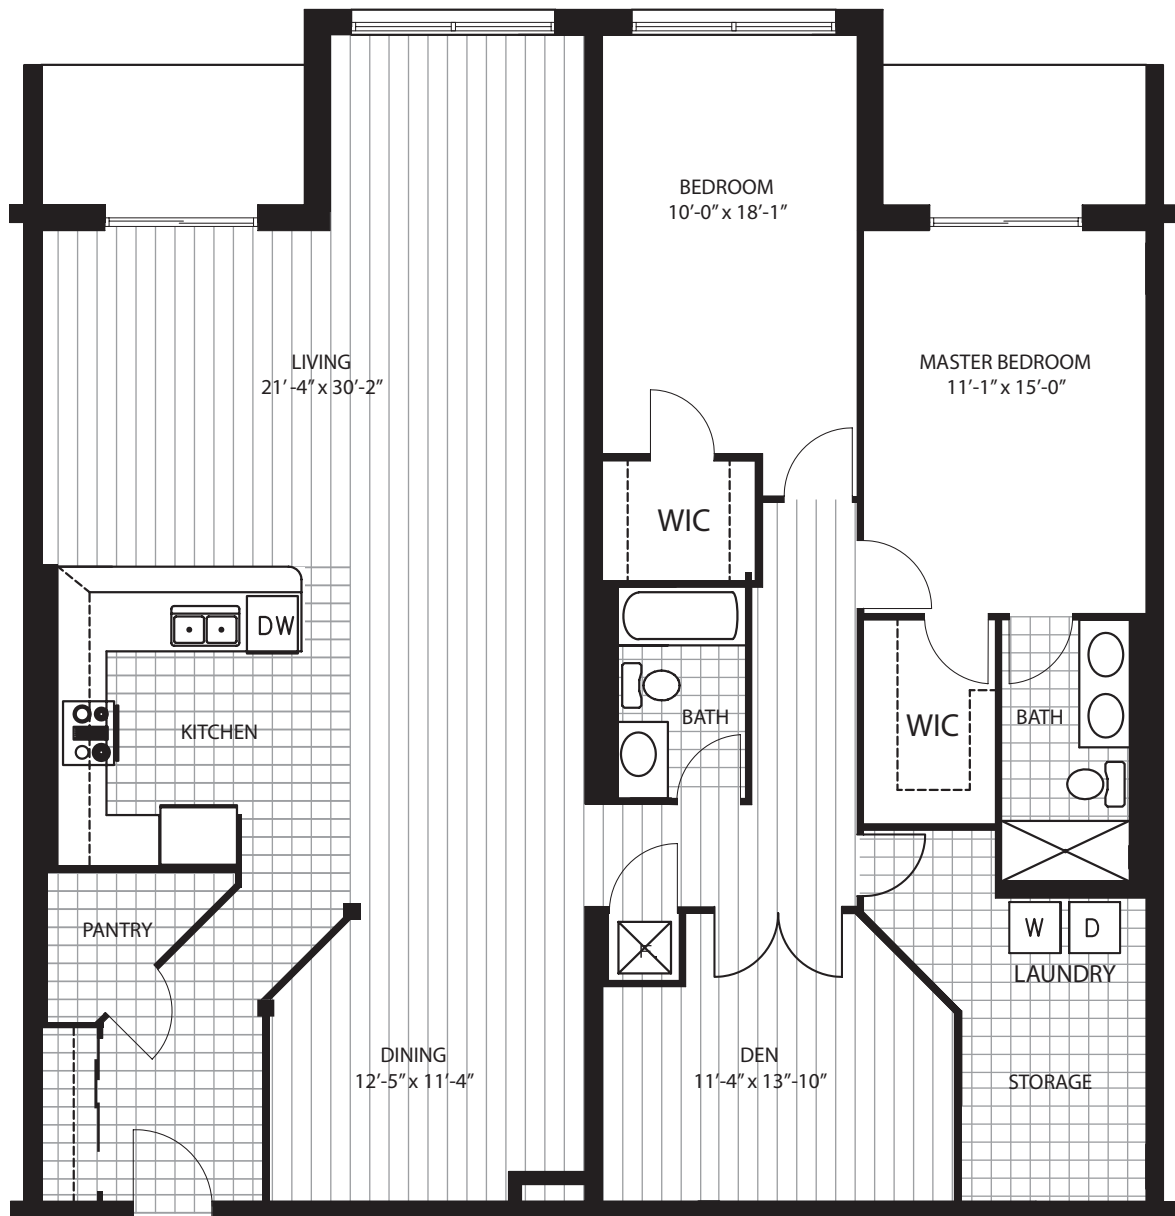

THE
RENAISSANCE

ROMA - 2 + DEN - 1906 sq. ft.

2C - Floors 24-27

All plans are approximate dimensions and subject to change. Actual useable floor space may vary from the stated floor plan. E. & o.E.