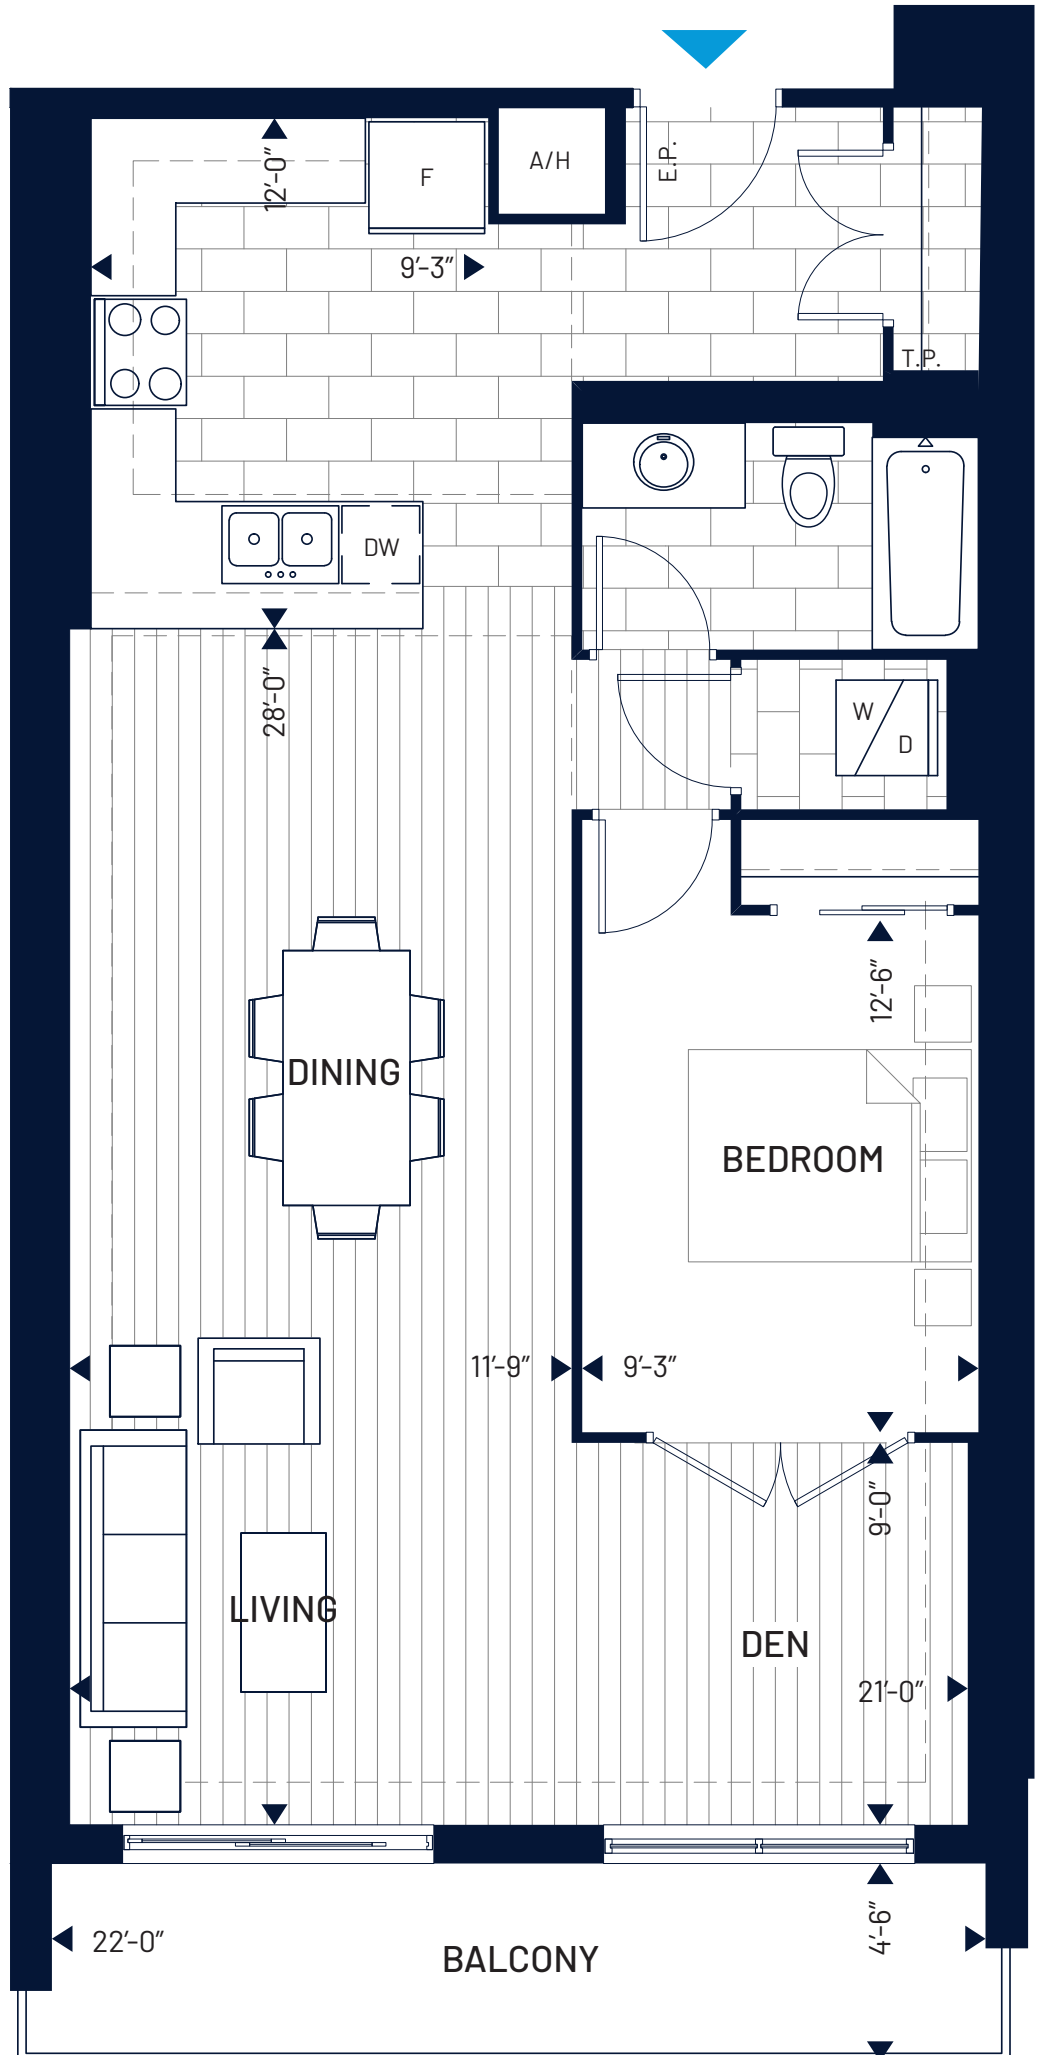

RIVERWALK

FULLARTON 1E

965 sq.ft. | 1 BED + DEN

UNIT: 510 - 1010

BALCONY: 105 sq.ft.

SUITE AVAILABILITY:

5TH - 10TH FLR KEY PLAN

TRICAR
THE HEIGHT OF LIVING