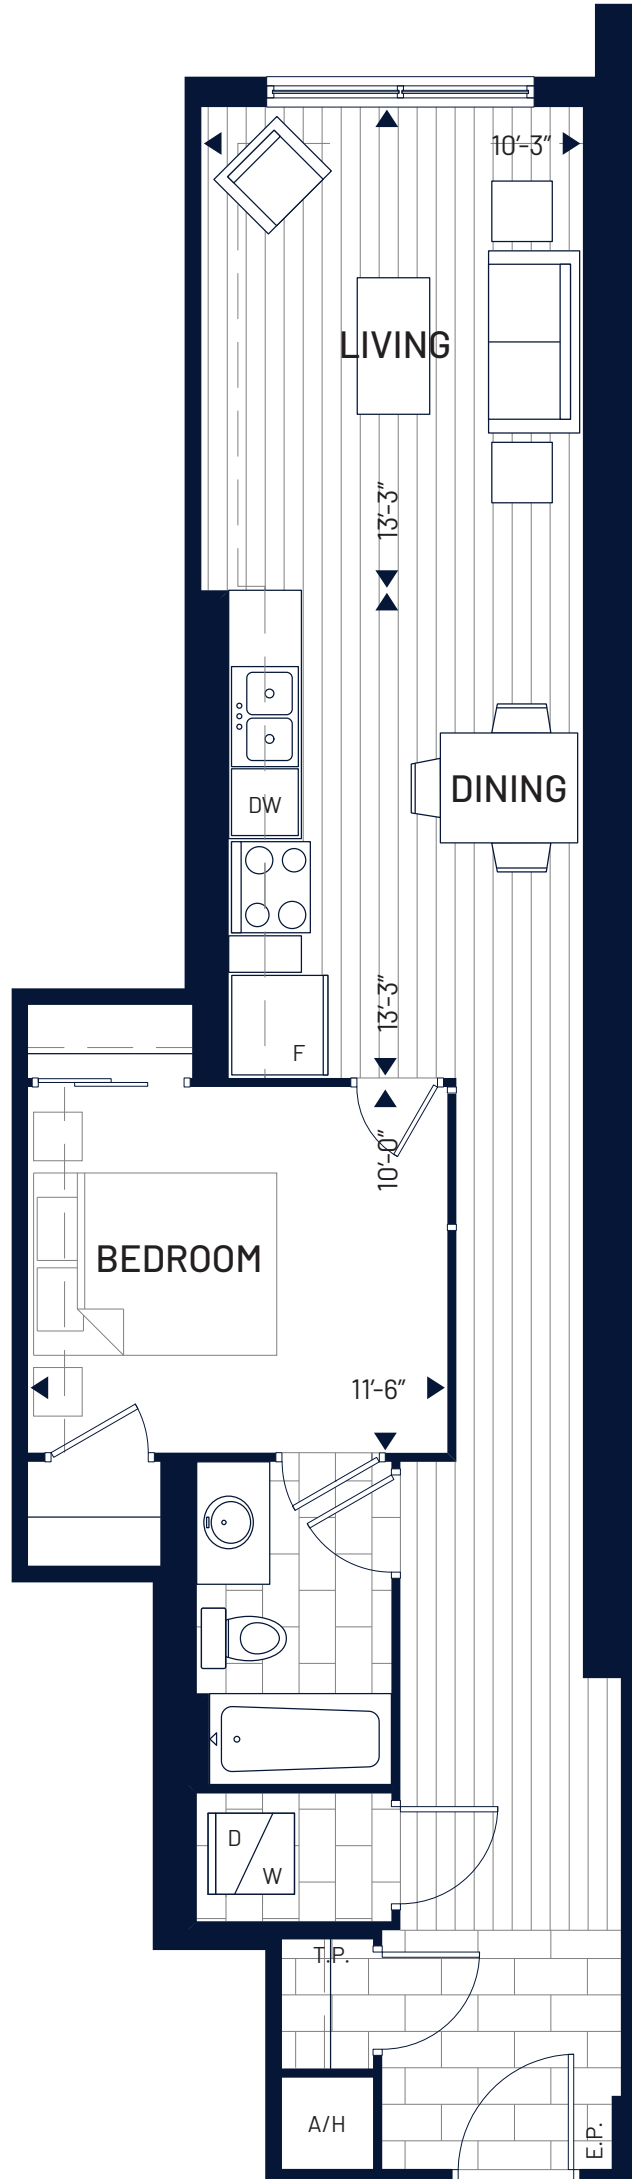

RIVERWALK

CARLING 1A | 740 sq.ft. | 1 BED

UNIT: 302 - 1002

TERRACE: 275 sq.ft.

Terrace available @ Unit 302

See Rental Agent

SUITE AVAILABILITY:

3RD FLR KEY PLAN

4TH - 10TH FLR KEY PLAN

TRICAR
THE HEIGHT OF LIVING

Tricar.com/Riverwalk