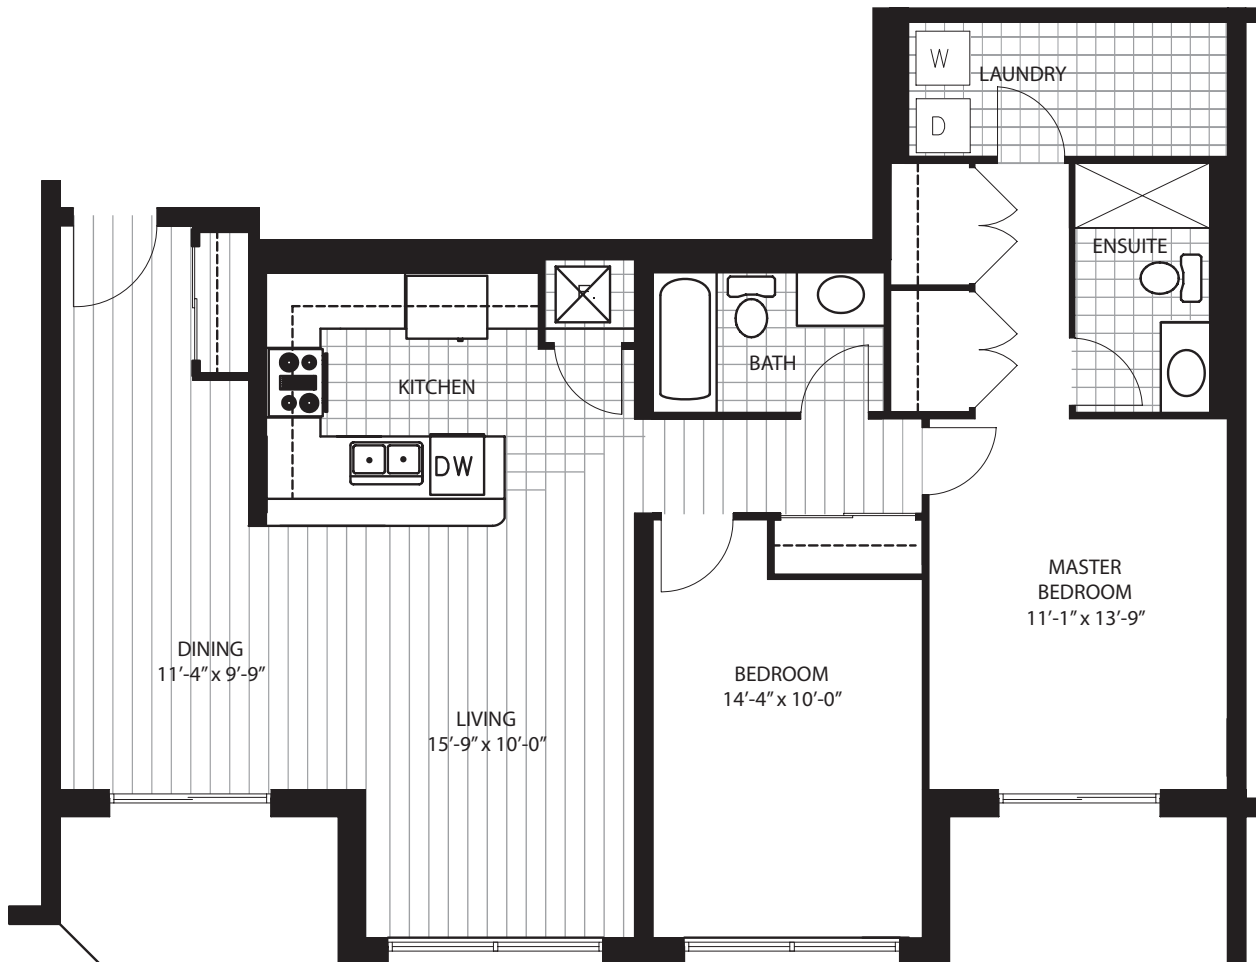

THE
RENAISSANCE

PARIS - 2 BEDROOM - 1,172 sq. ft.

2L - Floors 7-23

All plans are approximate dimensions and subject to change. Actual useable floor space may vary from the stated floor plan. E. & o.E.