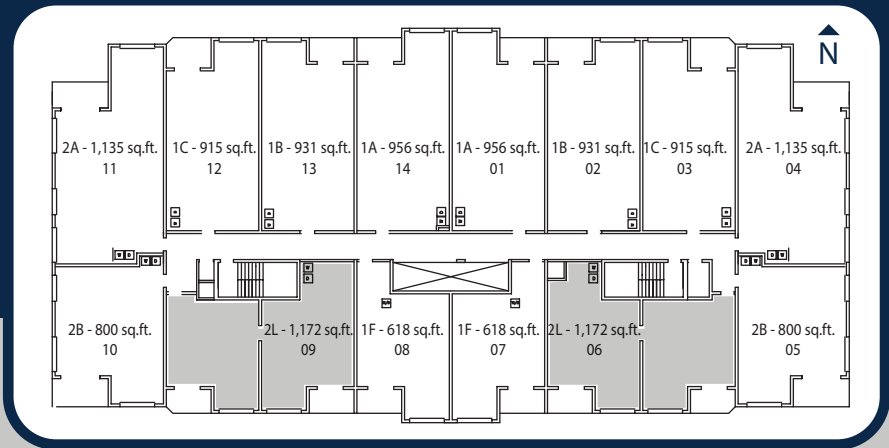

THE
RENAISSANCE

PARIS - 2 BEDROOM - 1,172 sq. ft.

2L - Floors 7-23

All plans are approximate dimensions and subject to change. Actual useable floor space may vary from the stated floor plan. E. & o.E.