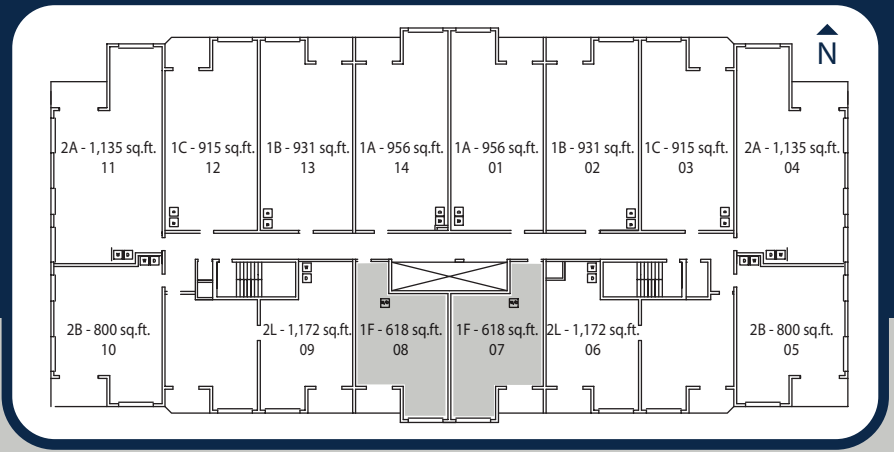

THE  
RENAISSANCE

MONACO - 1 BEDROOM - 618 sq. ft.

1F - Floors 7-26

All plans are approximate dimensions and subject to change. Actual useable floor space may vary from the stated floor plan. E. & o.E.