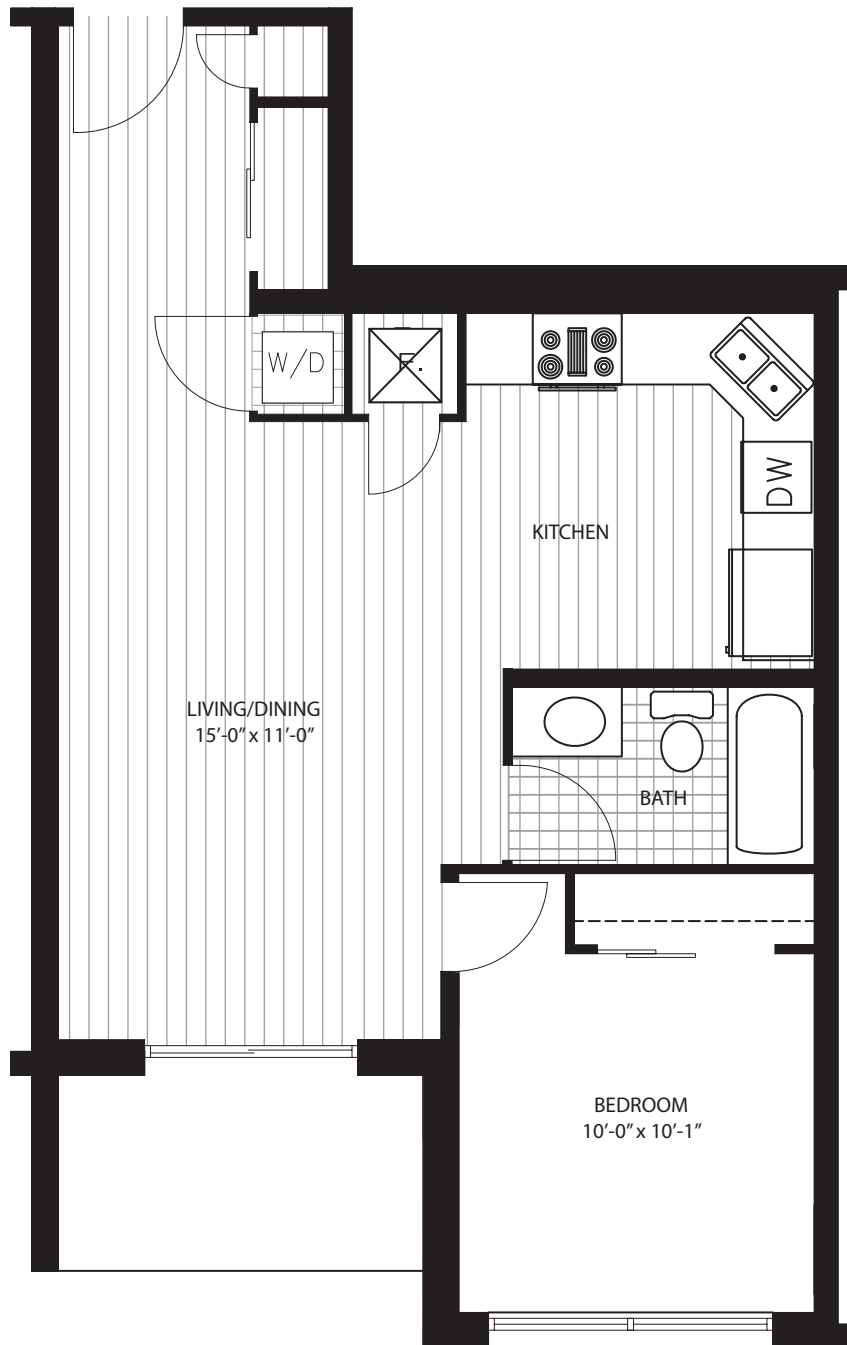

THE  
RENAISSANCE

MONACO - 1 BEDROOM - 618 sq. ft.

1F - Floors 7-26

All plans are approximate dimensions and subject to change. Actual useable floor space may vary from the stated floor plan. E. & o.E.