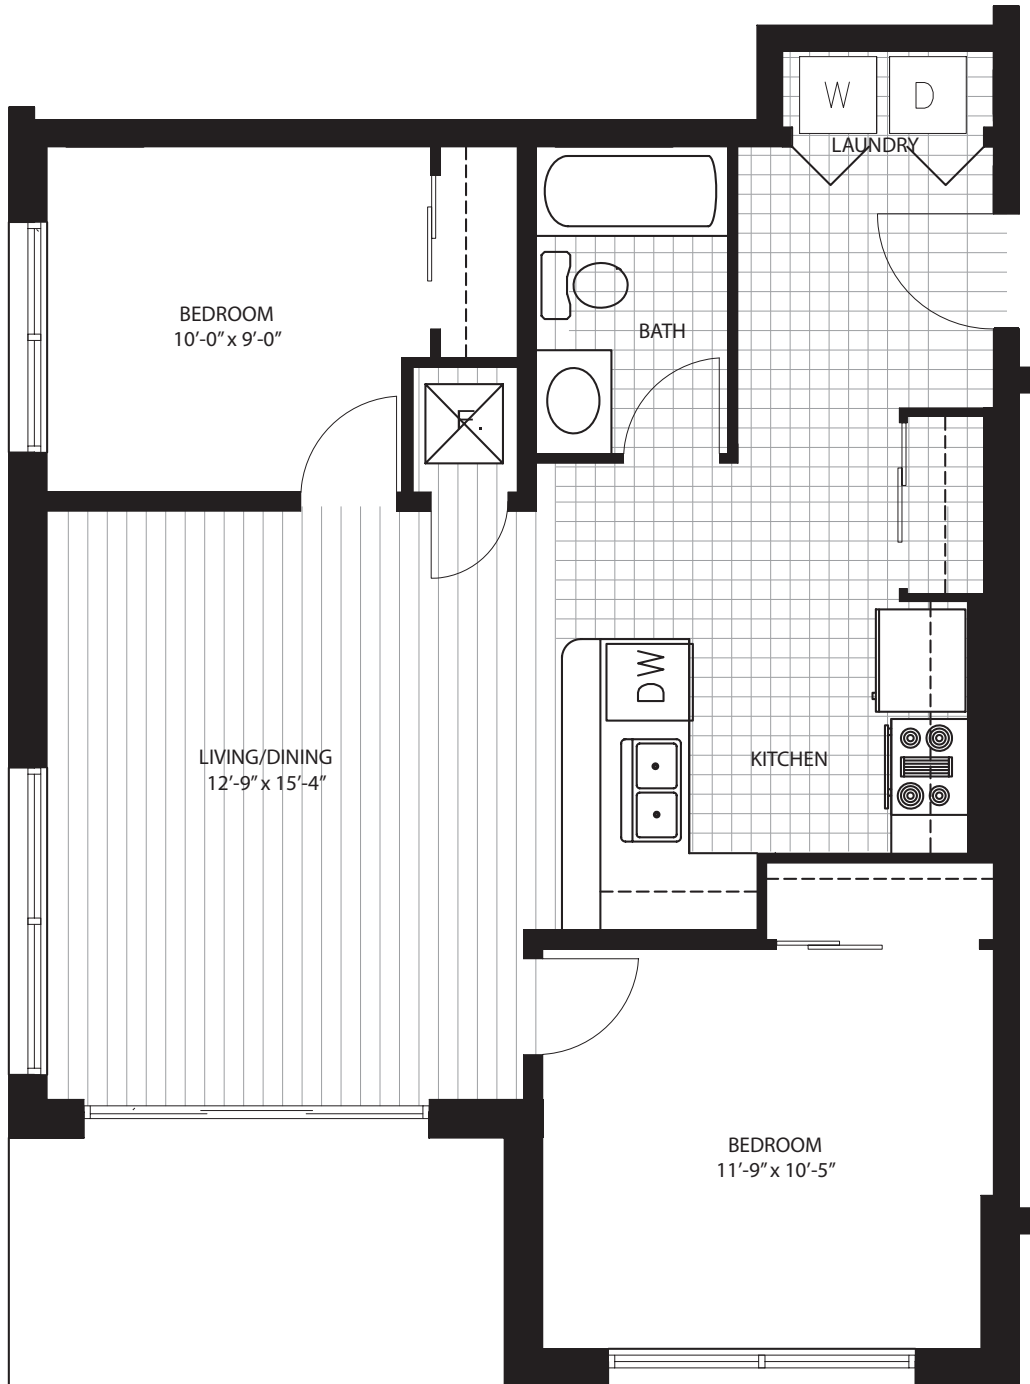

THE
RENAISSANCE

BARCELONA - 2 BEDROOM - 800 sq. ft.

2B - Floors 6-23

All plans are approximate dimensions and subject to change. Actual useable floor space may vary from the stated floor plan. E. & o.E.