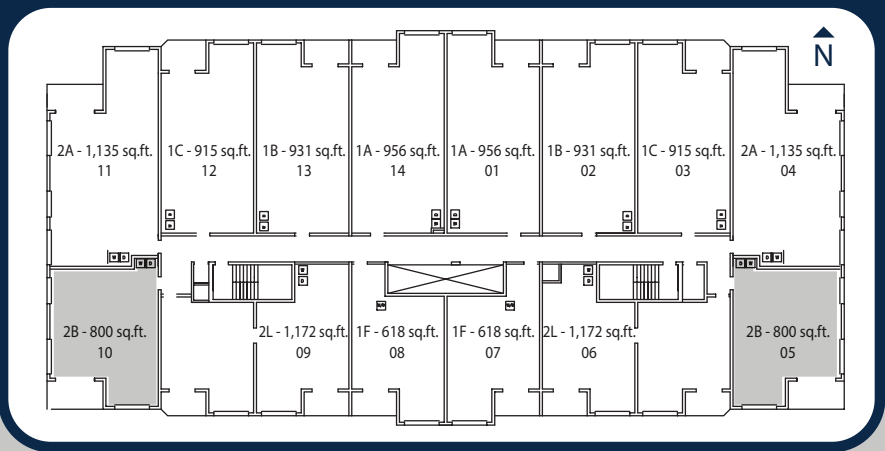

THE
RENAISSANCE

BARCELONA - 2 BEDROOM - 800 sq. ft.

2B - Floors 6-23

All plans are approximate dimensions and subject to change. Actual useable floor space may vary from the stated floor plan. E. & o.E.